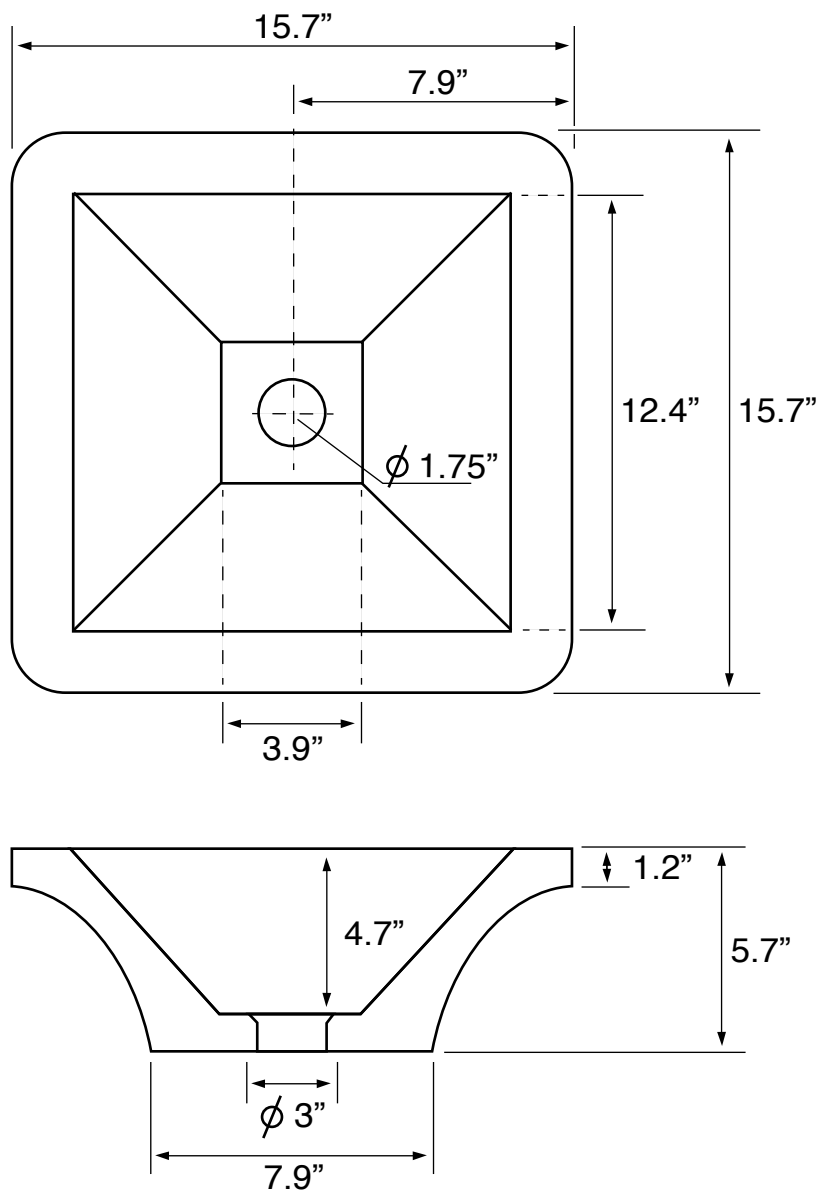

Features

- Without overflow.
- Modern design.

Material

- White ceramic bathroom sink.

Installation

- Vessel / above-counter installation.

Nameek's One-Year Limited Warranty

See website for warranty information details.

Technical Information

Bowl type:	Single
Installation:	Vessel
Bowl dimensions:	Depth: 4.7"
	Length: 12.4"
	Width: 12.4"
Drain hole:	1.75"
Weight:	22 lbs

Notes

Install this product according to the installation instructions.