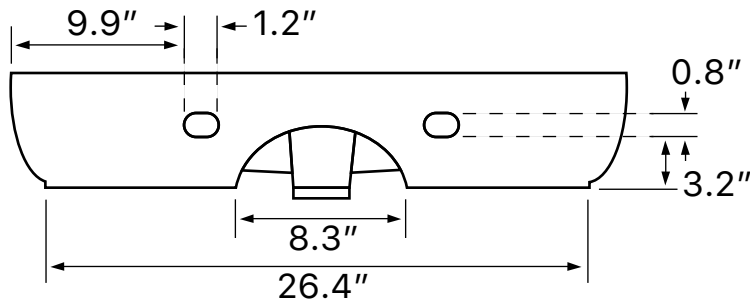

Features

- With overflow.
- Modern design.

Material

- White ceramic bathroom sink.

Installation

- Wall mount installation.
- Vessel / above-counter installation.

Configurations

- Single Hole.
- Three Hole (8-inch centers).

Nameek's One-Year Limited Warranty

See website for warranty information details.

Technical Information

Bowl type:	Single
Installation:	Wall mounted Vessel
Bowl dimensions:	Length: 29.3" Width: 11.1" Depth: 4.3"
Drain hole:	1.75"
Faucet hole:	1.38"
Hole configurations:	1, 3
Weight:	35 lbs