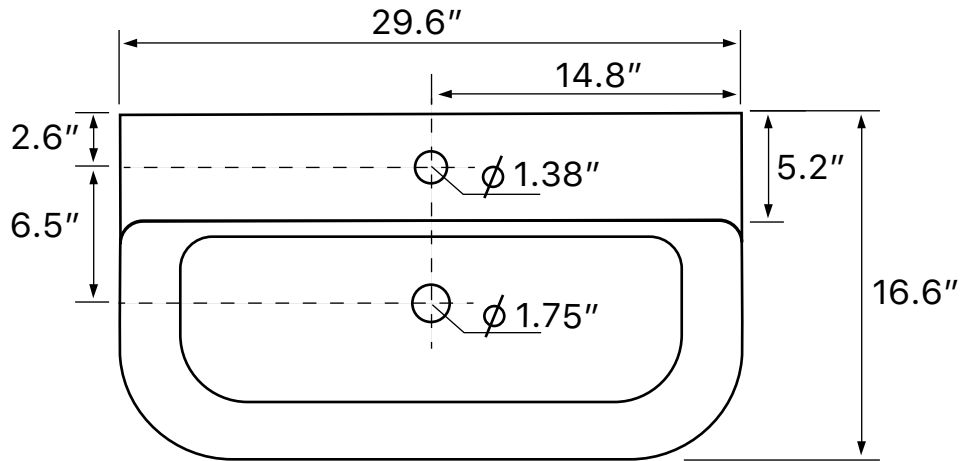

Features

- With overflow.
- Modern design.

Material

- White ceramic bathroom sink.

Installation

- Wall mount installation.
- Vessel / above-counter installation.

Configurations

- Single Hole.
- Three Hole (8-inch centers).

Nameek's One-Year Limited Warranty

See website for warranty information details.

Technical Information

Bowl type:	Single
Installation:	Wall mounted Vessel
Bowl dimensions:	Length: 29.3" Width: 11.1" Depth: 4.3"
Drain hole:	1.75"
Faucet hole:	1.38"
Hole configurations:	1, 3
Weight:	35 lbs