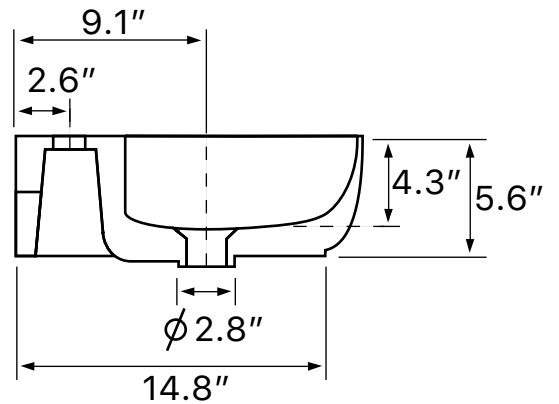

Features

- With overflow.
- Modern design.

Material

- White ceramic bathroom sink.

Installation

- Wall mount installation.
- Vessel / above-counter installation.

Configurations

- Single Hole.
- Three Hole (8-inch centers).

Nameek's One-Year Limited Warranty

See website for warranty information details.

Technical Information

Bowl type:	Single
Installation:	Wall mounted Vessel
Bowl dimensions:	Length: 29.3" Width: 11.1" Depth: 4.3"
Drain hole:	1.75"
Faucet hole:	1.38"
Hole configurations:	1, 3
Weight:	35 lbs