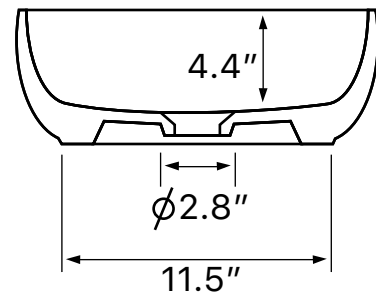

Features

- Without overflow.
- Modern design.

Material

- White ceramic bathroom sink.

Installation

- Vessel / above-counter installation.

Nameek's One-Year Limited Warranty

See website for warranty information details.

Technical Information

Bowl type:	Single
Installation:	Vessel
Bowl dimensions:	Length: 29.7" Width: 15.1" Depth: 4.4"
Drain hole:	1.75"
Weight:	35 lbs

Notes

Install this product according to the installation instructions.