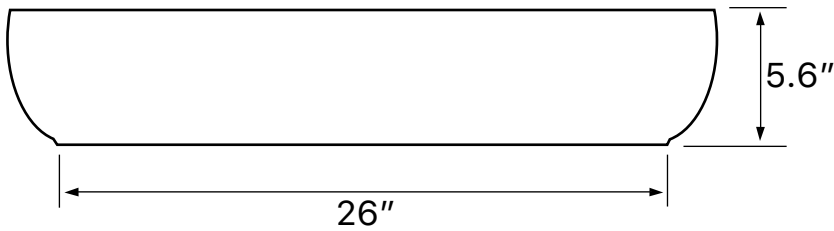

Features

- Without overflow.
- Modern design.

Material

- White ceramic bathroom sink.

Installation

- Vessel / above-counter installation.

Nameek's One-Year Limited Warranty

See website for warranty information details.

Technical Information

Bowl type:	Single
Installation:	Vessel
Bowl dimensions:	Length: 29.7" Width: 15.1" Depth: 4.4"
Drain hole:	1.75"
Weight:	35 lbs

Notes

Install this product according to the installation instructions.