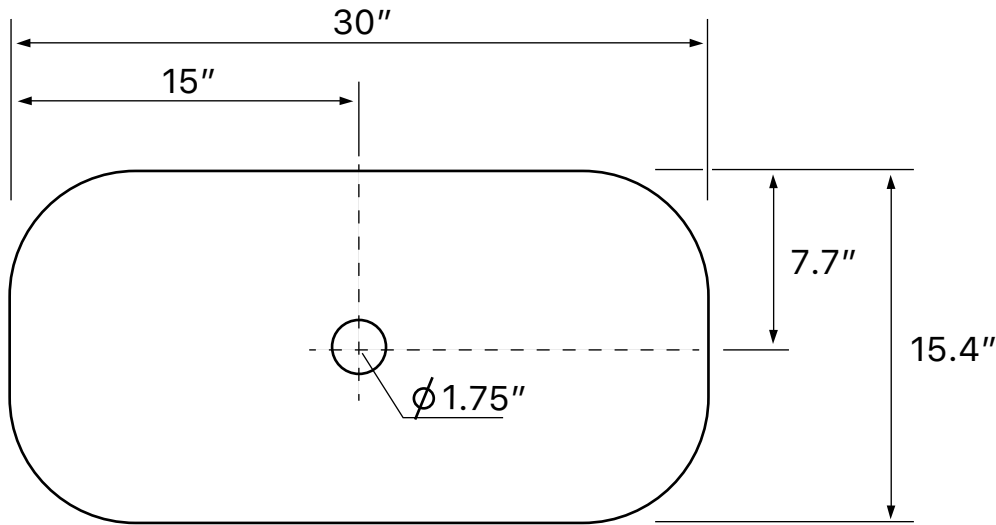

Features

- Without overflow.
- Modern design.

Material

- White ceramic bathroom sink.

Installation

- Vessel / above-counter installation.

Nameek's One-Year Limited Warranty

See website for warranty information details.

Technical Information

Bowl type:	Single
Installation:	Vessel
Bowl dimensions:	Length: 29.7" Width: 15.1" Depth: 4.4"
Drain hole:	1.75"
Weight:	35 lbs

Notes

Install this product according to the installation instructions.