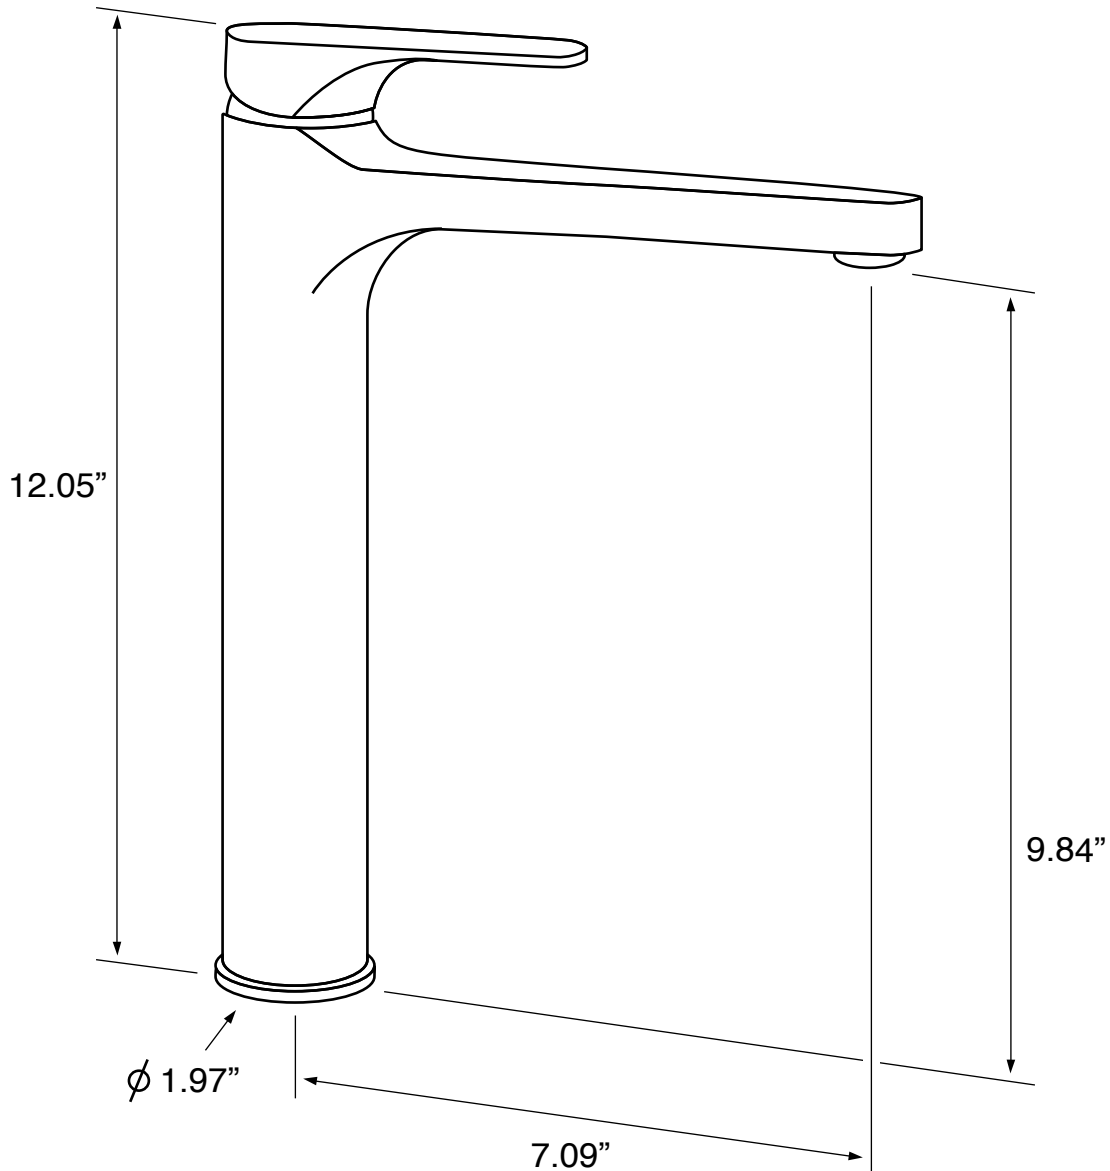

Features

- Matte black finish
- Solid brass body
- Modern design
- Lever style handle
- 1 hole mount (escutcheon included)
- Flexible hose included
- 1.2 GPM max flow rate
- Ceramic disc technology cartridge

Nameek's One-Year Limited Warranty

See website for warranty information details.

Color/Finish Details

Color	Code	Description
	NO	Matte black

Technical Information

Installation:	Deck mount One hole
Spout dimensions:	Reach: 7.1" Height: 9.84"
Handle style:	Lever
Weight:	4.9 lbs