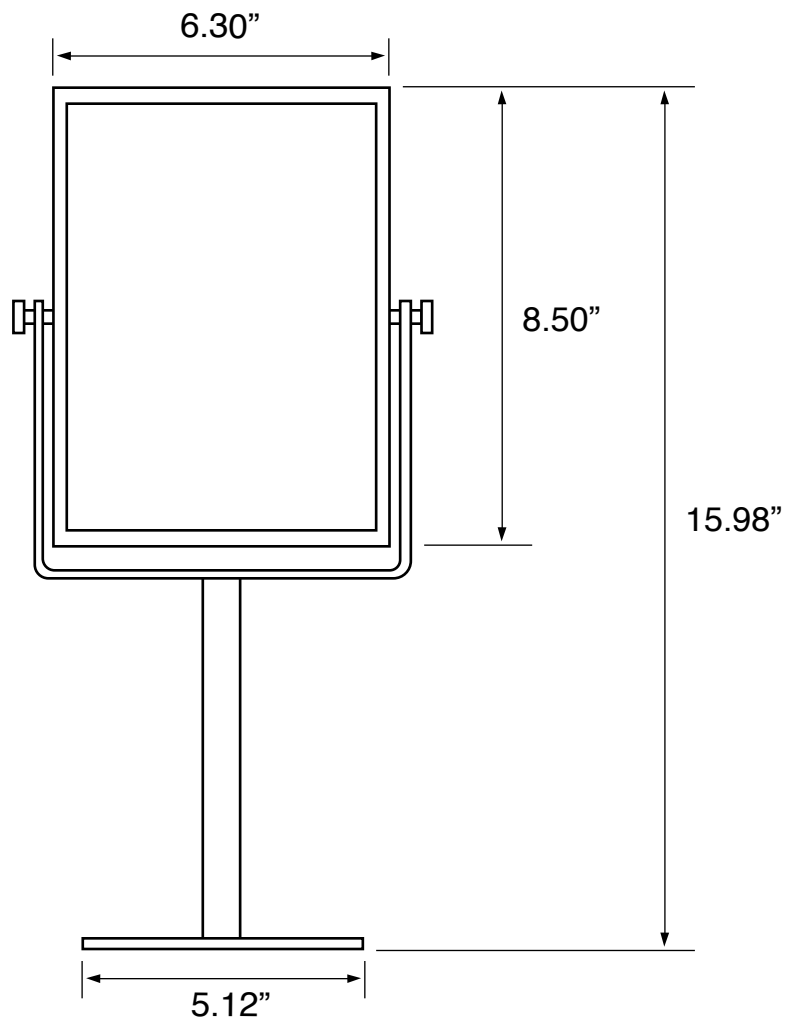

Features

- Modern design.
- 3x magnification.
- Double face.
- Easy cleaning.
- Designer quality.

Material

- Brass mirror available in 2 finishes.

Installation

- Free standing installation.

Magnifications

- 3x

Nameek's One-Year Limited Warranty

See website for warranty information details.

Color/Finish Details

Color	Code	Description
	CR	Polished chrome
	SNI	Satin nickel

Technical Information

Face type:	Double (1x/3x)
Arm type:	Single
Installation:	Free standing
Face dimensions:	Height: 8.5"
	Width: 6.3"
Magnifications:	3x
Weight:	4.6 lbs