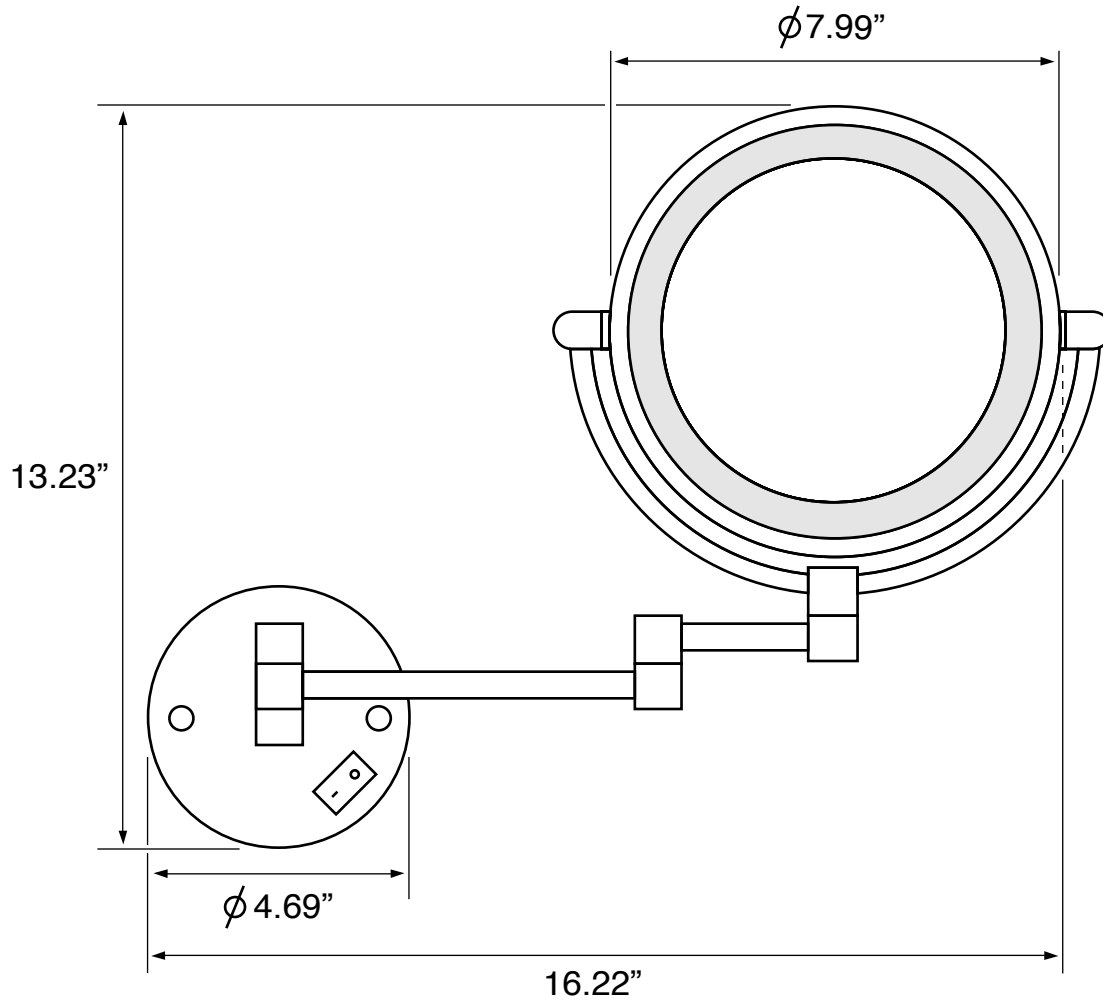

- Polished chrome brass mirror.

Installation

- Wall mounted installation.

Magnifications

- 5x

Nameek's One-Year Limited Warranty

See website for warranty information details.

Color/Finish Details

Color	Code	Description
	CR	Polished chrome

Technical Information

Face type:	Double (1x/5x)
Arm type:	Double, Folding
Installation:	Wall mounted
Light type:	LED
Face dimensions:	Height: 7.99" Width: 7.99"
Extension length:	12"
Magnifications:	5x
Weight:	4.6 lbs