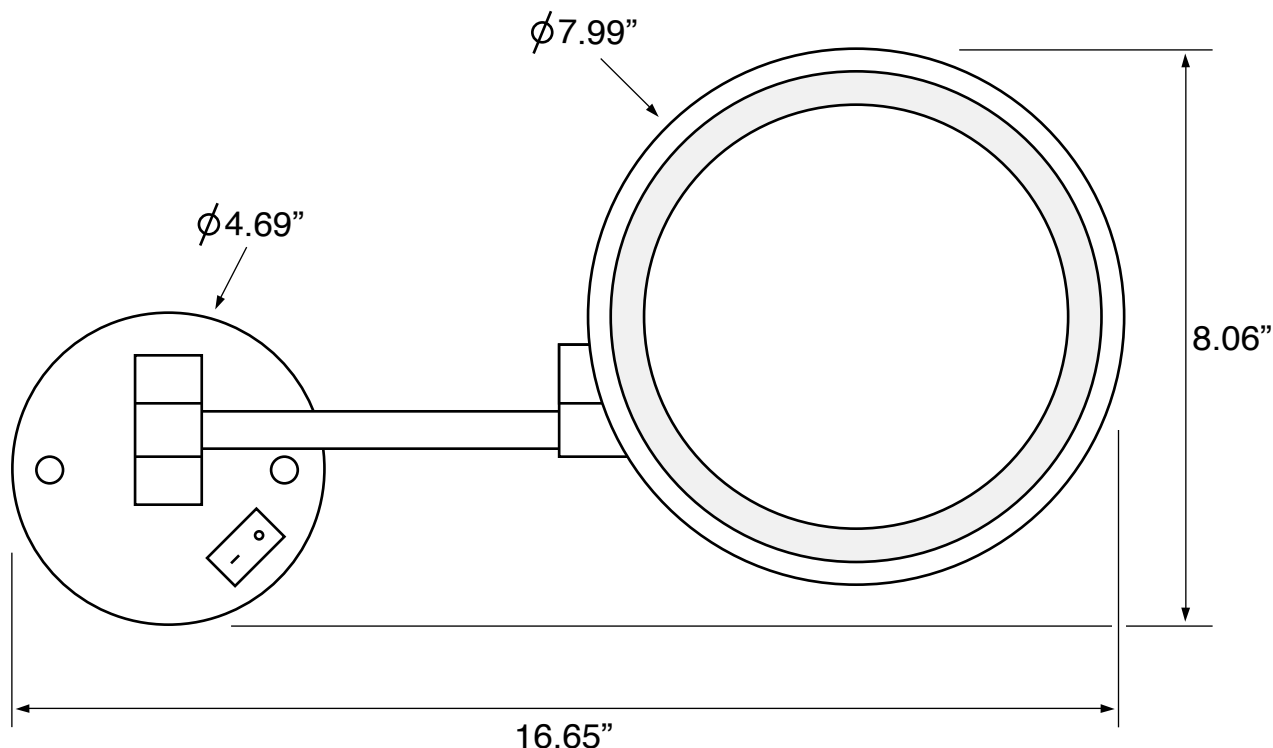

- Polished chrome brass mirror.

Installation

- Wall mounted installation.

Magnifications

- 5x

Nameek's One-Year Limited Warranty

See website for warranty information details.

Color/Finish Details

Color	Code	Description
	CR	Polished chrome

Technical Information

Face type:	Single (5x)
Arm type:	Double, Folding
Installation:	Wall mounted
Light type:	LED
Face dimensions:	Height: 7.99" Width: 7.99"
Extension length:	14.5"
Magnifications:	5x
Weight:	4.3 lbs