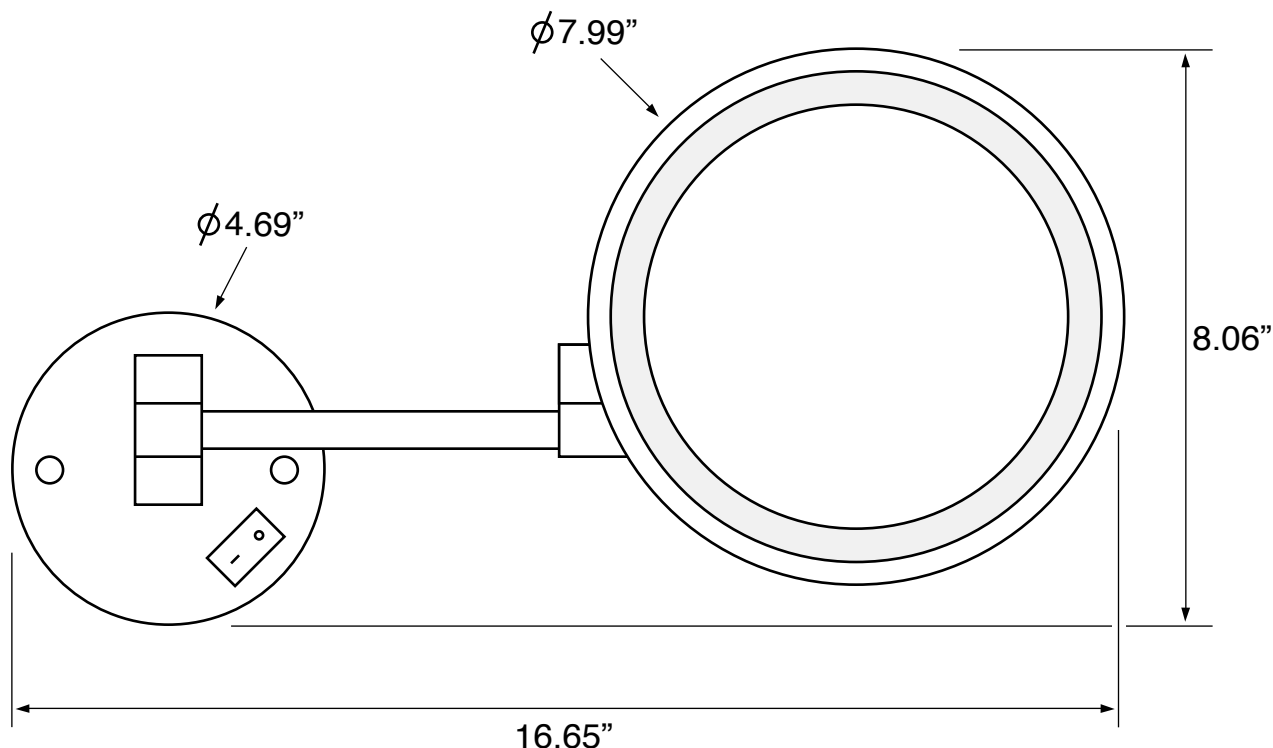

- Polished chrome brass mirror.

Installation

- Wall mounted installation.

Magnifications

- 3x

Nameek's One-Year Limited Warranty

See website for warranty information details.

Color/Finish Details

Color	Code	Description
	CR	Polished chrome

Technical Information

Face type:	Single (3x)
Arm type:	Double, Folding
Installation:	Wall mounted
Light type:	LED
Face dimensions:	Height: 7.99" Width: 7.99"
Extension length:	14.5"
Magnifications:	3x
Weight:	4.3 lbs