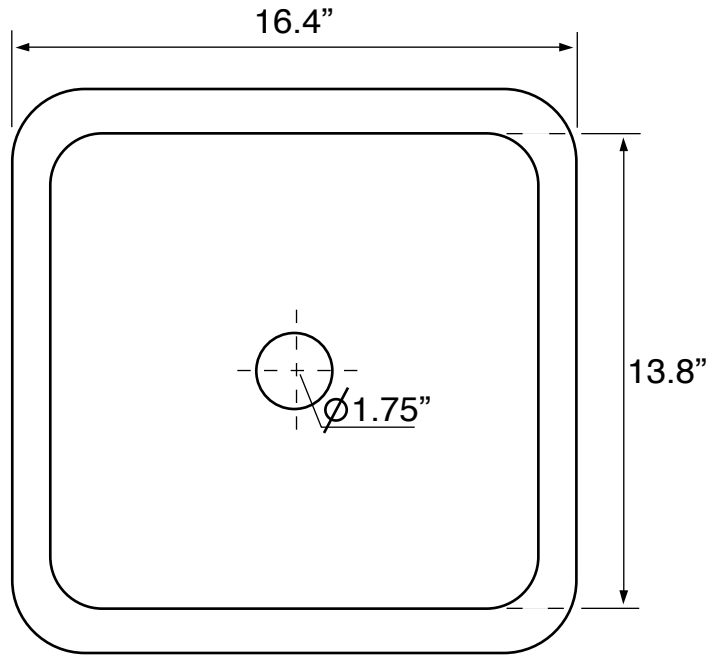

## Installation

- Vessel installation.

ADA

## Technical Information

Bowl type:	Single
Installation:	Vessel
Bowl dimensions:	Depth: 2.3"
	Width: 13.8"
	Length: 13.8"
Drain hole:	1.75"
Weight:	30 lbs