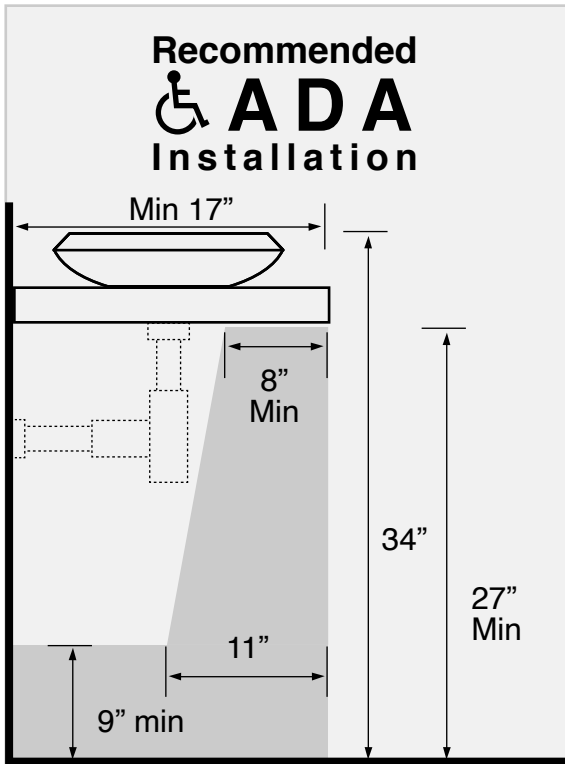

## Installation

- Vessel installation.

ADA

## Technical Information

Bowl type:	Single
Installation:	Vessel
Bowl dimensions:	Depth: 2.3"
	Width: 13.8"
	Length: 13.8"
Drain hole:	1.75"
Weight:	30 lbs