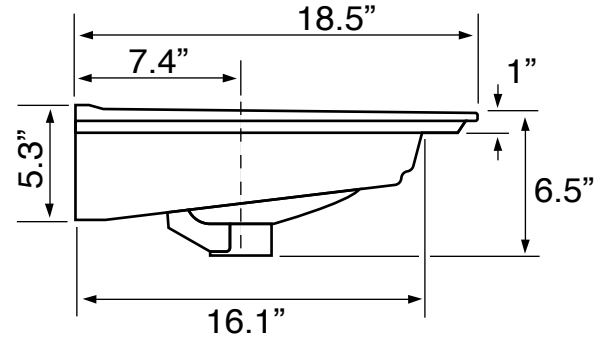

### Configurations

- Single Hole.
- Three Hole (8-inch centers).

## Technical Information

Bowl type:	Single
Installation:	Wall mounted Drop In
Bowl dimensions:	Length: 19.9" Width: 11"
Drain hole:	1.75"
Faucet hole:	1.38"
Hole configurations:	1,3
Weight:	30 lbs