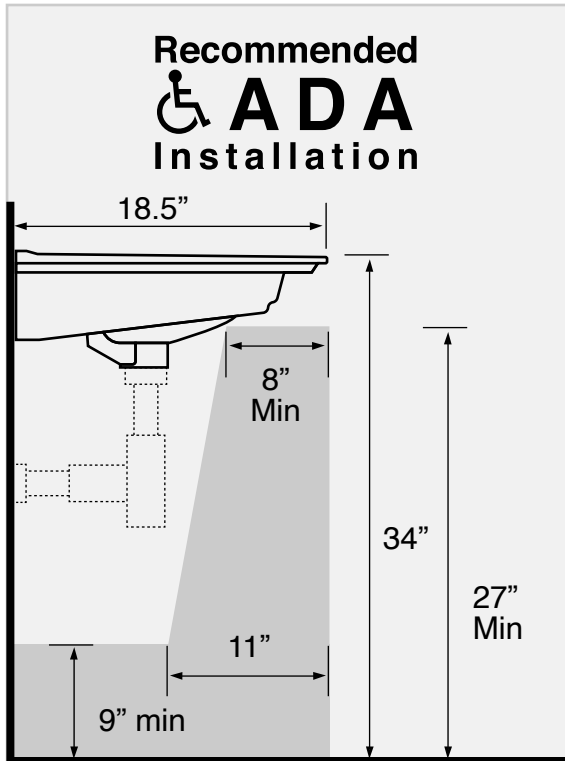

### Configurations

- Single Hole.
- Three Hole (8-inch centers).

## Technical Information

Bowl type:	Single
Installation:	Wall mounted Drop In
Bowl dimensions:	Length: 19.9" Width: 11"
Drain hole:	1.75"
Faucet hole:	1.38"
Hole configurations:	1,3
Weight:	30 lbs