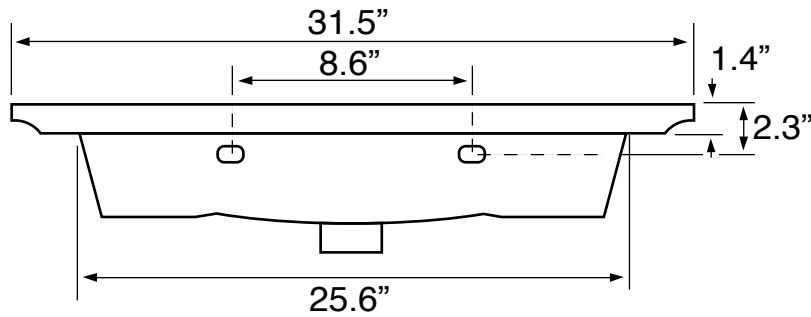

### Configurations

- Single Hole.
- Three Hole (8-inch centers).

## Technical Information

Bowl type:	Single
Installation:	Wall mounted Drop In
Bowl dimensions:	Length: 19.9" Width: 11"
Drain hole:	1.75"
Faucet hole:	1.38"
Hole configurations:	1,3
Weight:	30 lbs