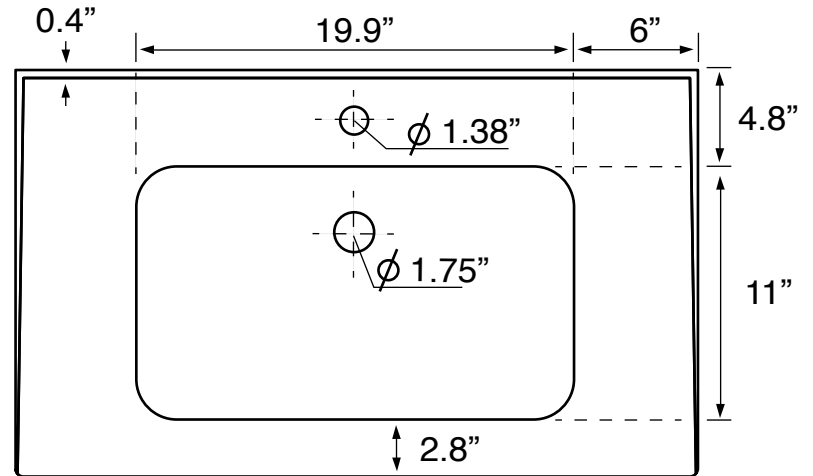

### Configurations

- Single Hole.
- Three Hole (8-inch centers).

## Technical Information

Bowl type:	Single
Installation:	Wall mounted Drop In
Bowl dimensions:	Length: 19.9" Width: 11"
Drain hole:	1.75"
Faucet hole:	1.38"
Hole configurations:	1,3
Weight:	30 lbs