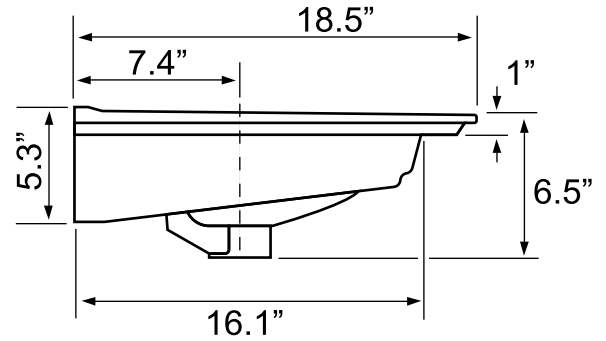

Features

- With overflow.
- Modern design.

Material

- White ceramic bathroom sink.

Installation

- Wall mount installation.
- Drop in installation.

Configurations

- Single Hole.
- Three Hole (8-inch centers).

See website for warranty information details.

Technical Information

Bowl type:	Single
Installation:	Wall mounted Drop In
Bowl dimensions:	Length: 19.9" Width: 11"
Drain hole:	1.75"
Faucet hole:	1.38"
Hole configurations:	1, 3
Weight:	30 lbs