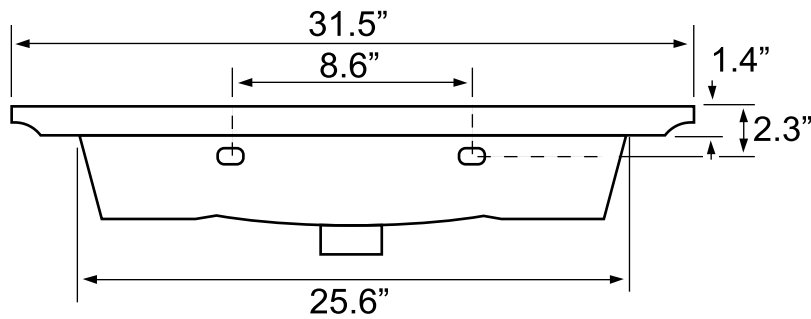

Features

- With overflow.
- Modern design.

Material

- White ceramic bathroom sink.

Installation

- Wall mount installation.
- Drop in installation.

Configurations

- Single Hole.
- Three Hole (8-inch centers).

See website for warranty information details.

Technical Information

Bowl type:	Single
Installation:	Wall mounted Drop In
Bowl dimensions:	Length: 19.9" Width: 11"
Drain hole:	1.75"
Faucet hole:	1.38"
Hole configurations:	1, 3
Weight:	30 lbs