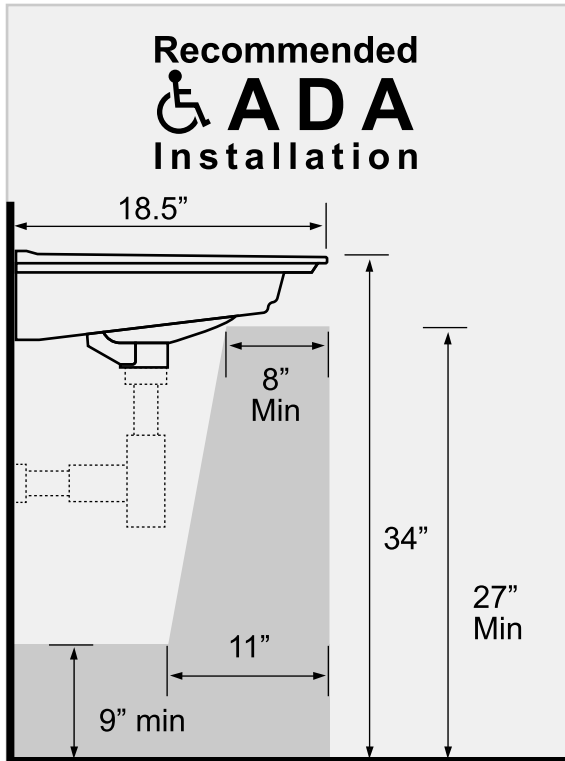

Features

- With overflow.
- Modern design.

Material

- White ceramic bathroom sink.

Installation

- Wall mount installation.
- Drop in installation.

Configurations

- Single Hole.
- Three Hole (8-inch centers).

See website for warranty information details.

Technical Information

Bowl type:	Single
Installation:	Wall mounted Drop In
Bowl dimensions:	Length: 19.9" Width: 11"
Drain hole:	1.75"
Faucet hole:	1.38"
Hole configurations:	1, 3
Weight:	30 lbs