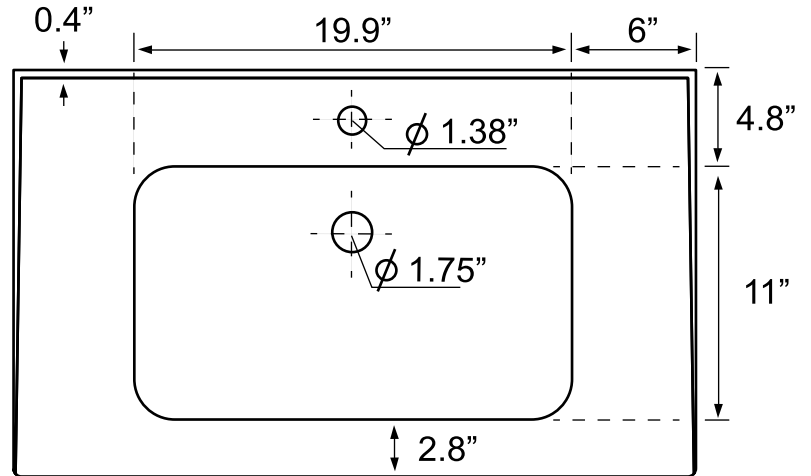

Features

- With overflow.
- Modern design.

Material

- White ceramic bathroom sink.

Installation

- Wall mount installation.
- Drop in installation.

Configurations

- Single Hole.
- Three Hole (8-inch centers).

See website for warranty information details.

Technical Information

Bowl type:	Single
Installation:	Wall mounted Drop In
Bowl dimensions:	Length: 19.9" Width: 11"
Drain hole:	1.75"
Faucet hole:	1.38"
Hole configurations:	1, 3
Weight:	30 lbs