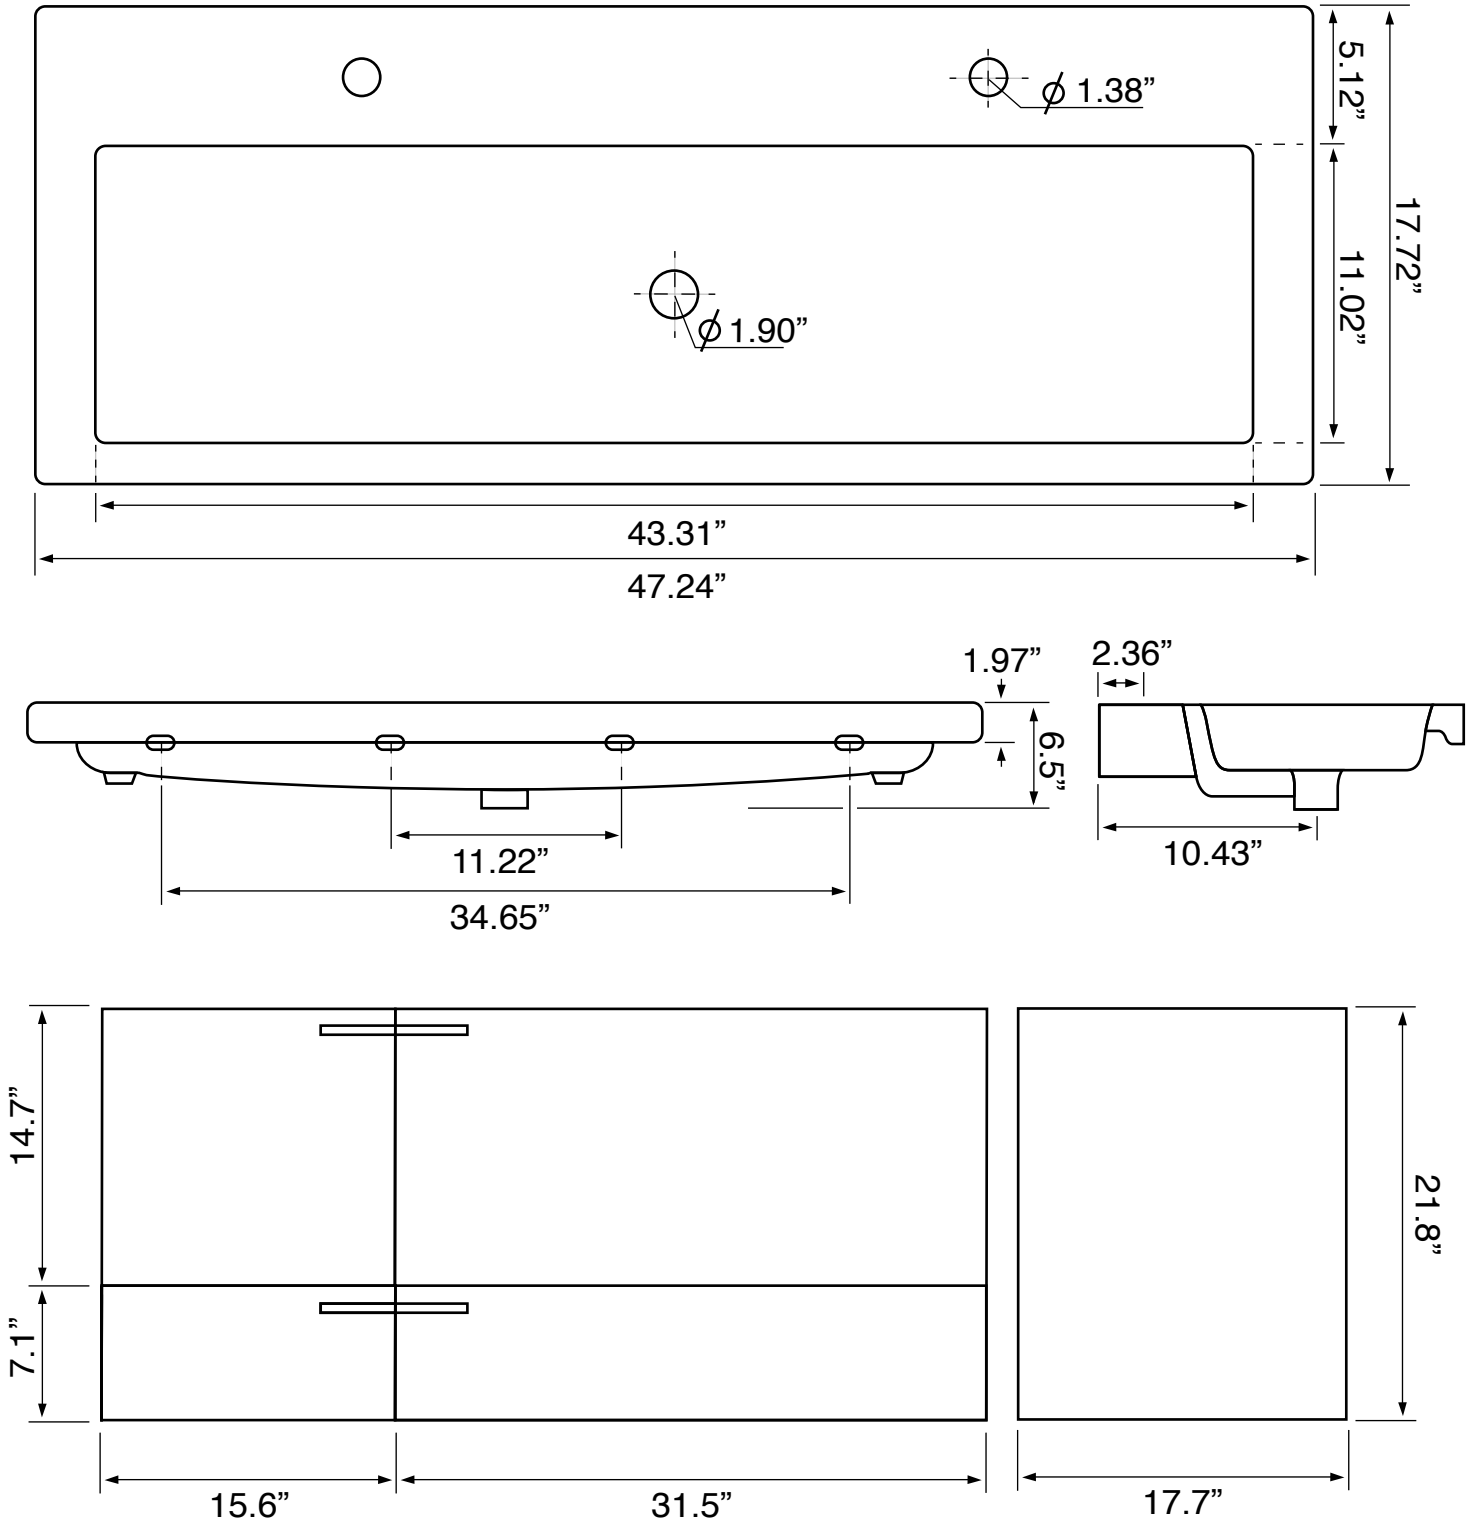

USA/Canada: 215.256.4197

Nameek's reserves the right to make revisions without notice to product specifications.
For more information, go to www.nameeks.com