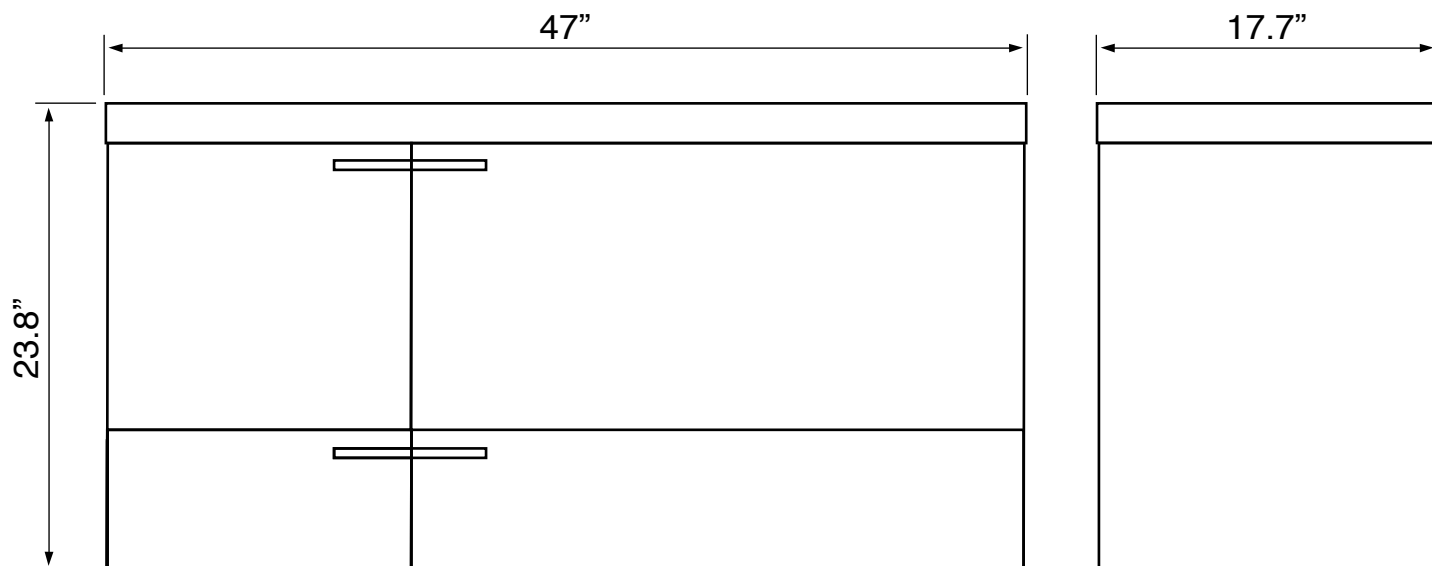

### Technical Information

|                      |                |
|----------------------|----------------|
| Bowl type:           | Single, Trough |
| Installation:        | Wall mounted   |
| Bowl dimensions:     | Depth: 4"      |
|                      | Length: 43.31" |
|                      | Width: 11.02"  |
| Drain hole:          | 1.75"          |
| Faucet hole:         | 1.38"          |
| Hole configurations: | 2              |