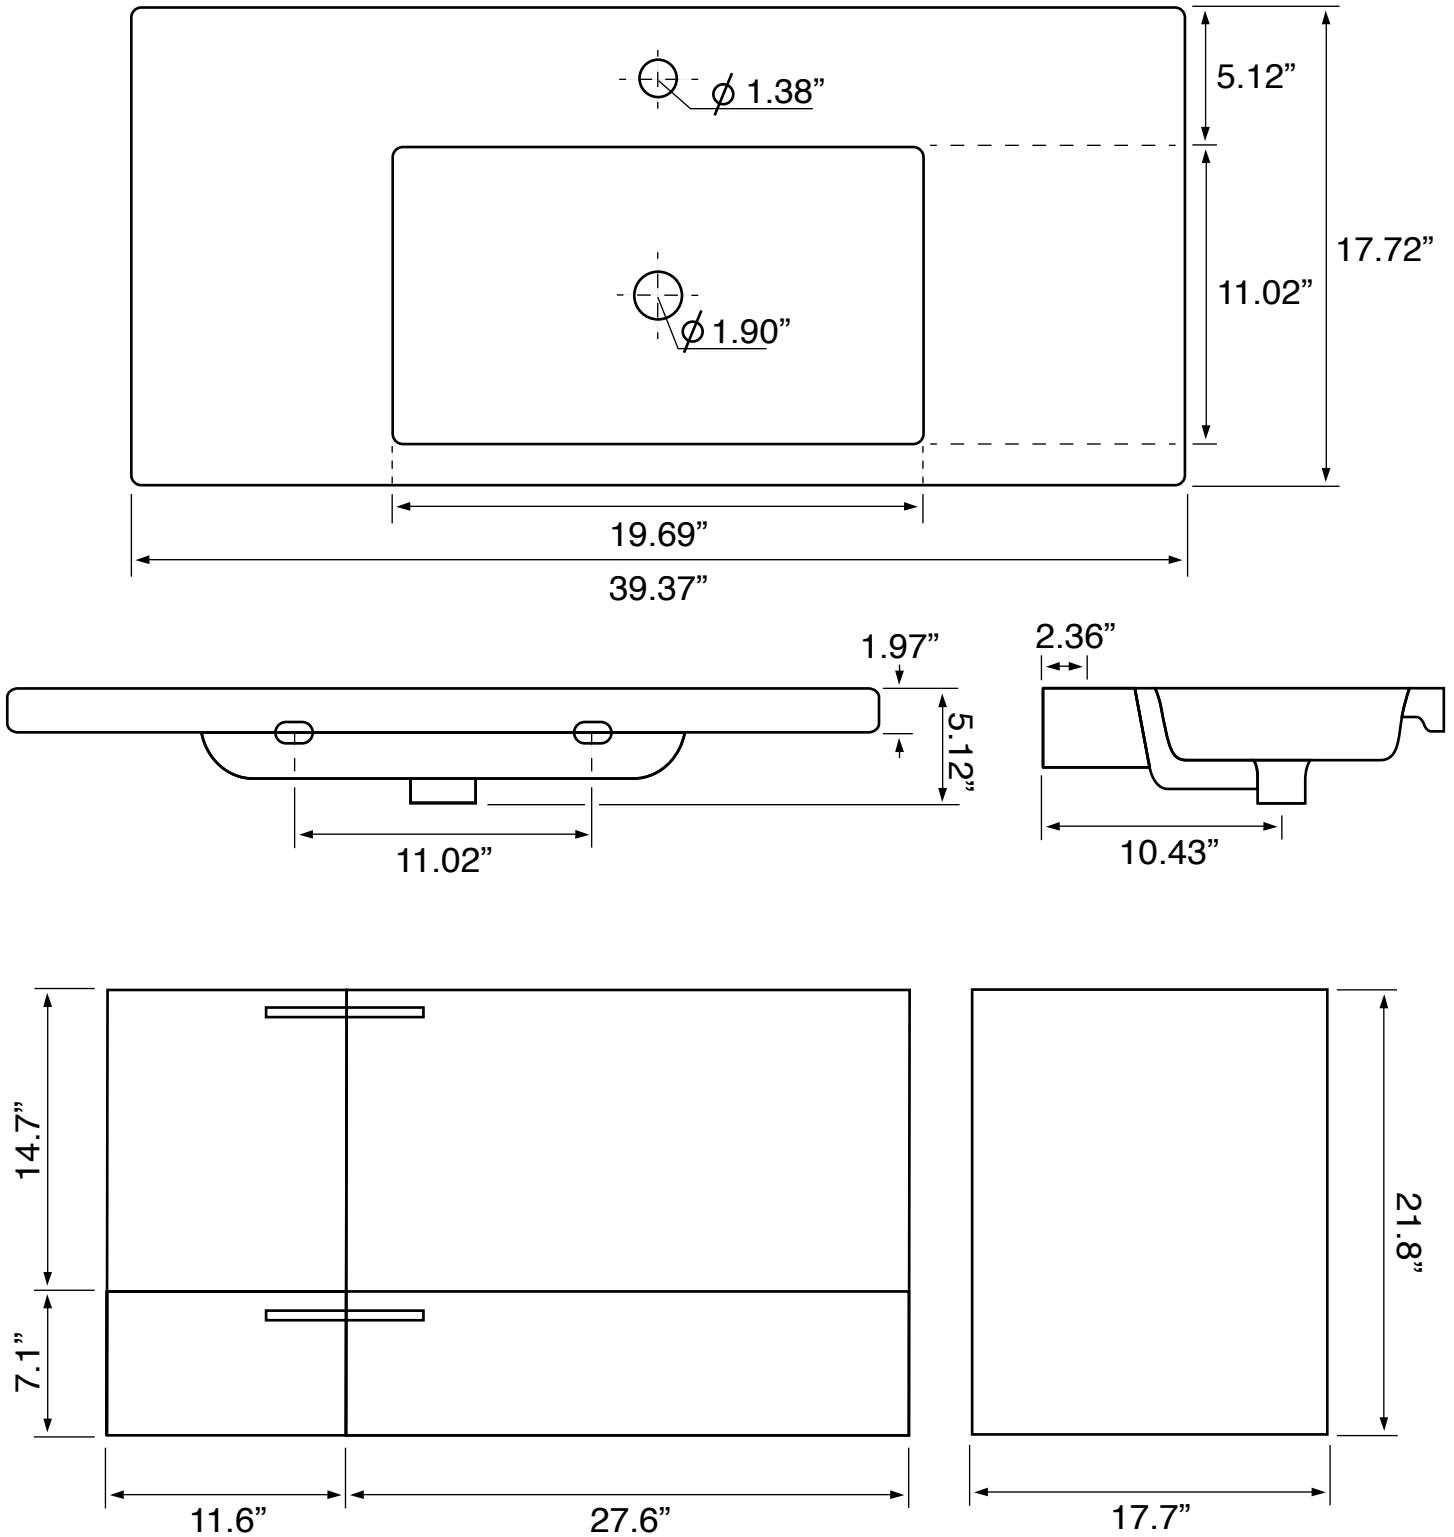

Features

- Modern design.
- Sink with overflow.
- Waterproof vanity panels.
- 2 doors.
- 1 soft-closing drawer.
- Ships fully assembled.
- Made in Italy.

Material

- White ceramic integrated sink.
- Engineered wood vanity base.
- Polished chrome brass handles.

Installation

- Wall mounted/floating installation.

Configurations

- Single hole.
- Three hole (special order).
- No hole (special order).

Nameek's One-Year Limited Warranty

See website for warranty information details.

Vanity Cabinet Color/Finish Details

Color	Description
	Larch Canapa

Technical Information

Bowl type:	Single
Installation:	Wall mounted
Bowl dimensions:	Depth: 3.5" Length: 19.69" Width: 11.02"
Drain hole:	1.90"
Faucet hole:	1.38"
Hole configurations:	0, 1, 3