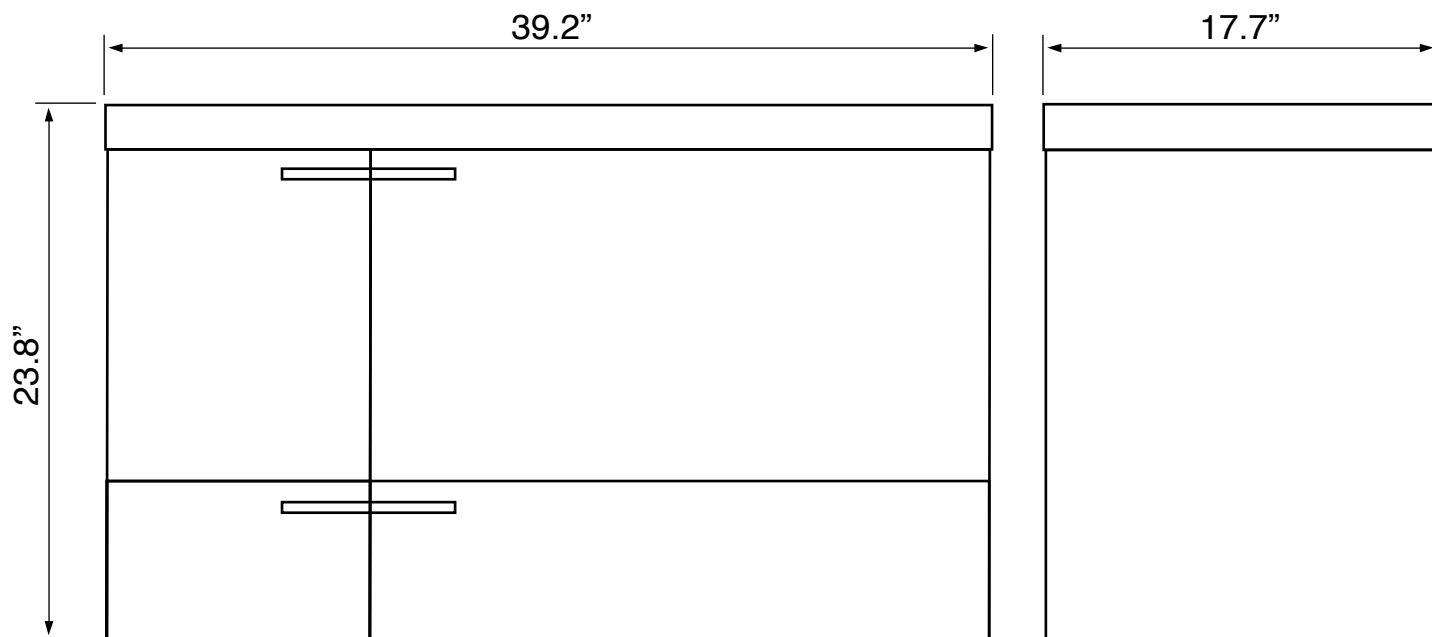

Features

- Modern design.
- Sink with overflow.
- Waterproof vanity panels.
- 2 doors.
- 1 soft-closing drawer.
- Ships fully assembled.
- Made in Italy.

Material

- White ceramic integrated sink.
- Engineered wood vanity base.
- Polished chrome brass handles.

Installation

- Wall mounted/floating installation.

Configurations

- Single hole.
- Three hole (special order).
- No hole (special order).

Nameek's One-Year Limited Warranty

See website for warranty information details.

Vanity Cabinet Color/Finish Details

Color	Description
	Larch Canapa

Technical Information

Bowl type:	Single
Installation:	Wall mounted
Bowl dimensions:	Depth: 3.5" Length: 19.69" Width: 11.02"
Drain hole:	1.90"
Faucet hole:	1.38"
Hole configurations:	0, 1, 3