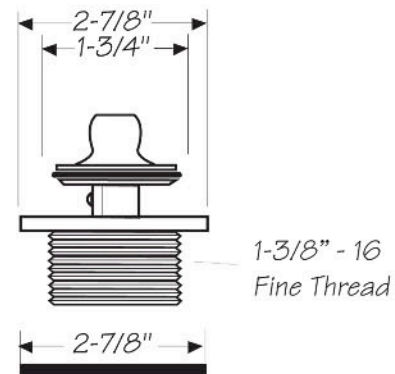

## INSTALLATION DIMENSIONS

***This model offers you the following features & benefits:***

- Lift and Turn Drain
- Deluxe Designer Face Plate
- Available in 20 finishes
  - CPB - Polished Chrome
  - SC - Satin Chrome
  - PN - Polished Nickel
  - BRN - Brushed Nickel
  - PRN - Pearl Nickel
  - PEW - Pewter
  - AB - Antique Brass
  - SB - Satin Brass
  - PVD - Polished Brass
  - WCP - Weathered Copper
  - ACP - Antique Copper
  - ORB - Oil Rubbed Bronze
  - VB - Venetian Bronze\*
  - PVDBB - Brushed Bronze
  - TB - Tuscan Brass
  - MB - Matte Black
  - FG - French Gold
  - GPB - Polished Gold
  - SG - Satin Gold
  - MHB - Mahogany Bronze