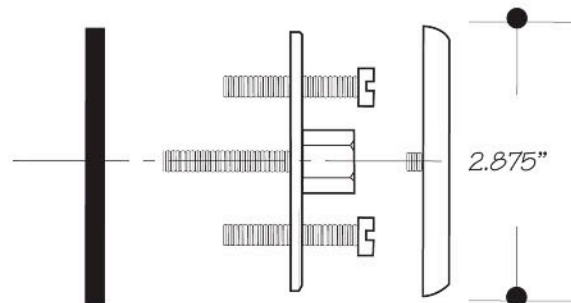

## INSTALLATION DIMENSIONS

***This model offers you the following features & benefits:***

- Lift and Turn Drain
- Deluxe Designer Face Plate
- Available in 20 finishes
  - CPB - Polished Chrome
  - SC - Satin Chrome
  - PN - Polished Nickel
  - BRN - Brushed Nickel
  - PRN - Pearl Nickel
  - PEW - Pewter
  - AB - Antique Brass
  - SB - Satin Brass
  - PVD - Polished Brass
  - WCP - Weathered Copper
  - ACP - Antique Copper
  - ORB - Oil Rubbed Bronze
  - VB - Venetian Bronze\*
  - PVDBB - Brushed Bronze
  - TB - Tuscan Brass
  - MB - Matte Black
  - FG - French Gold
  - GPB - Polished Gold
  - SG - Satin Gold
  - MHB - Mahogany Bronze