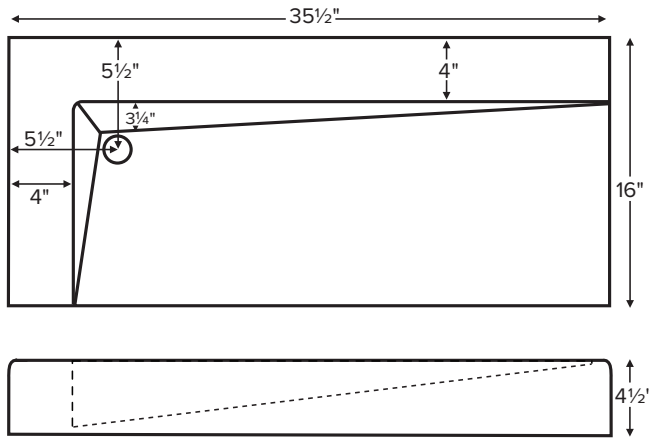

St. Tropez

Shown as left hand drain with provided square drain kit.
May be specified as right or left side drain.

MODEL 711
35.5" x 16" x 4.5"
VESSEL STYLE
SculptureStone®
48 lbs / 22 kg

Sink installs on top of counter.
Cut-out for the drain installation required.

ORDERING AND INSTALLATION

- 1.5" drain opening
- One-piece construction
- Unit comes without faucet holes. Up to 3 holes drilled at no additional charge.
- Non-porous, stain-, mold- and mildew-resistant SculptureStone®
- Material is approximately 70% organic
- Five-Year Limited Residential Warranty