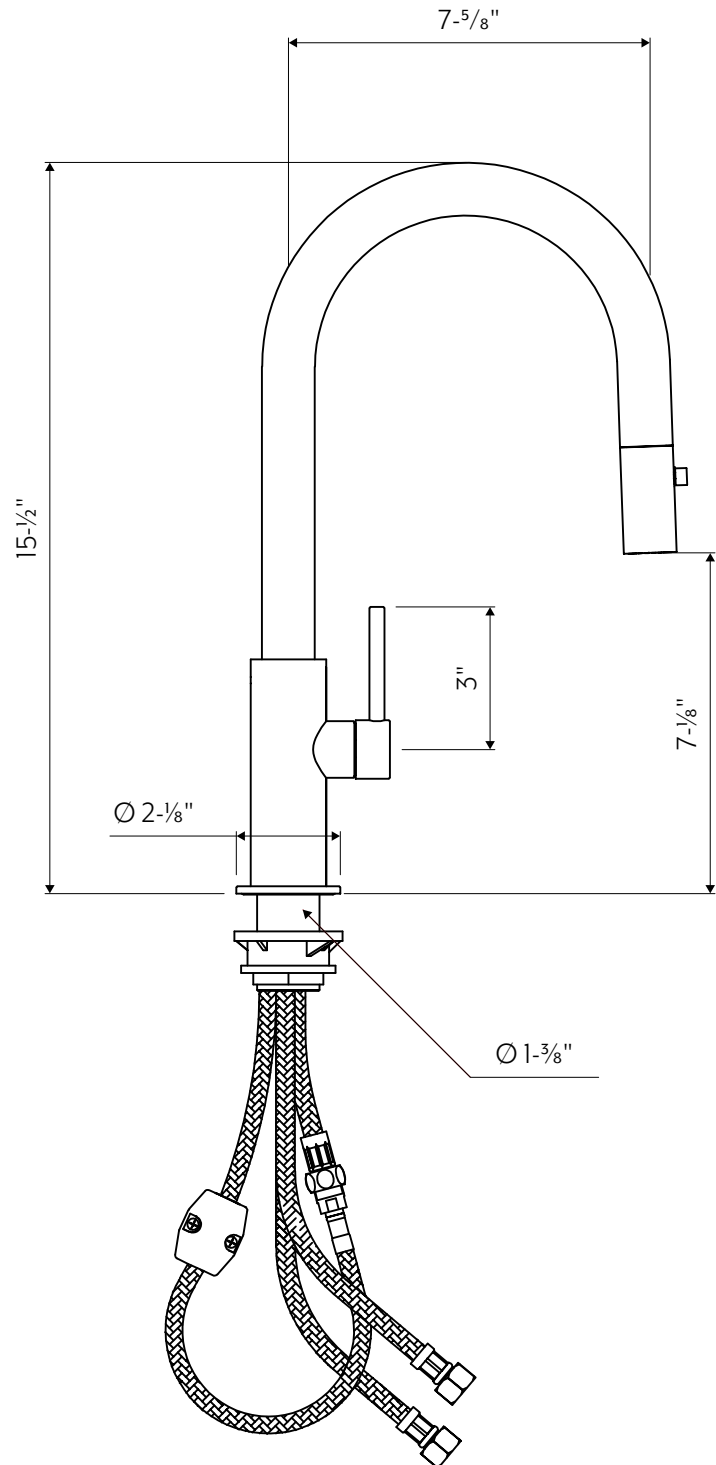

MODEL **SPIN DB**

Single-hole Stainless Steel Bar Faucet with Pull-down Dual spray

SP-VD-BF

SP-VD-BF-SSM	Stainless Steel Matte
SP-VD-BF-SSP	Stainless Steel Polished
SP-VD-BF-SSMB	Stainless Steel Matte Black PVD
SP-VD-BF-SSMG	Stainless Steel Matte Gold PVD
SP-VD-BF-SSMRG	Stainless Steel Matte Rose Gold PVD*
SP-VD-BF-SSMT	Stainless Steel Matte Titanium PVD*

- Marine Grade 316L machined stainless steel construction
- Maximum counter thickness: 1-5/8"
- Minimum install hole diameter: 1-3/8"
- Braided stainless steel flexible hoses: 3/8" compression
- Hose pull-out length up to 17"
- Flow rate: 1.75 GPM at 45 PSI in conformity with CalGreen and WaterSense requirements
- Right-side lever installation only
- Cold water flow positioned towards front for child safety
- The lever rotates 90°, and goes back only 17°, making it ideal for tight installations
- The spout rotates 360°
- EasyClean spray face
- Counterweight ensures smooth gliding hose
- The spray pattern is controlled by the elegant stainless steel toggle button
- Docking system ensures easy alignment and firm positioning of the spray in the spout
- Fully recyclable
- 100% lead free – the ideal choice for your drinking water
- Areas of application: Indoor & outdoor