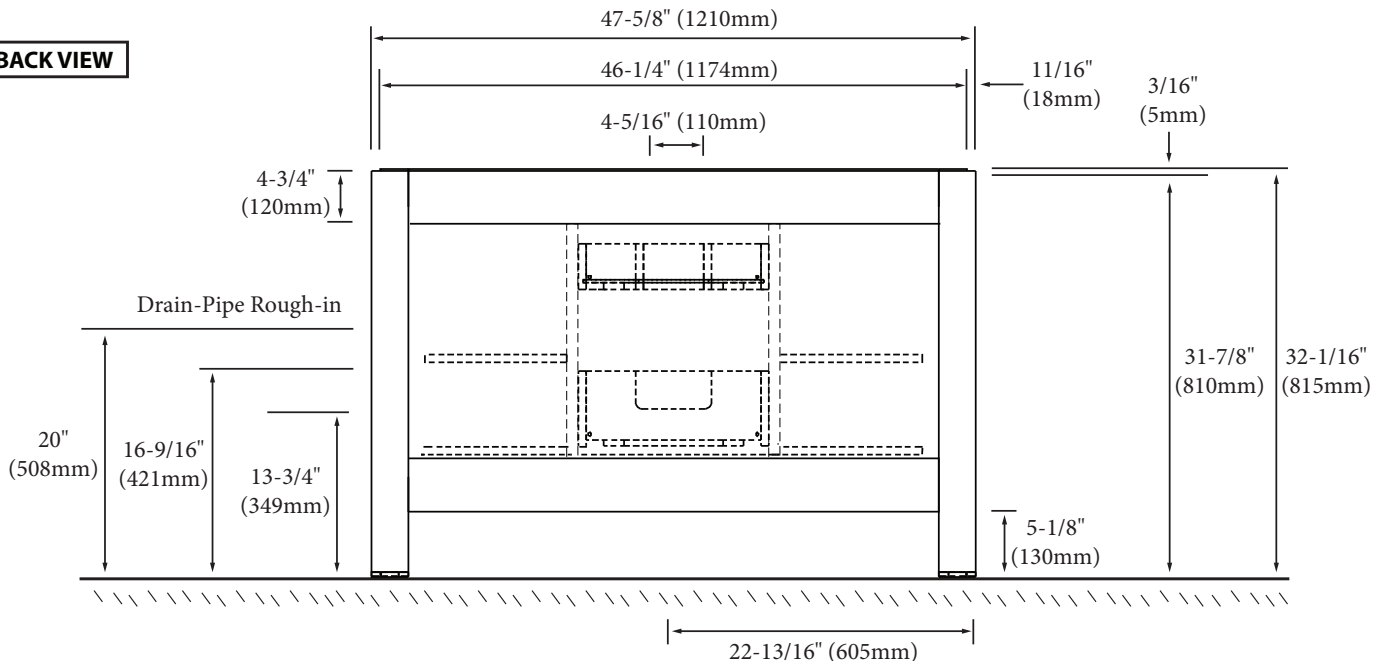

Vicenza - 48"

Specification & Installation Guide

TOP VIEW

BACK VIEW