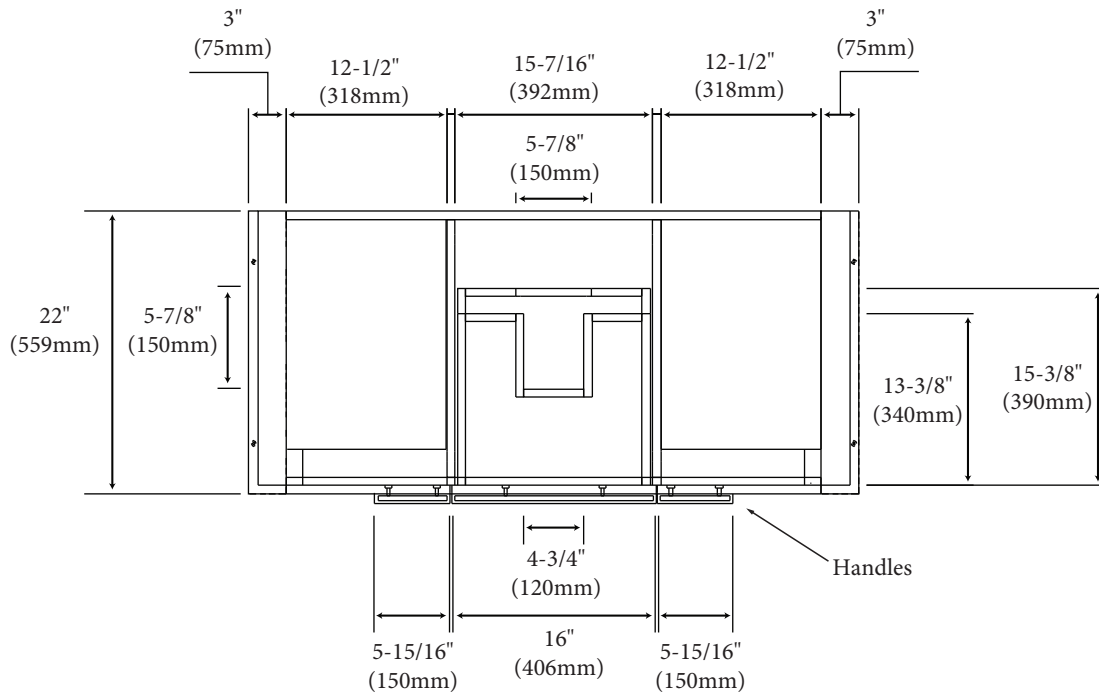

Vicenza - 48"

Specification & Installation Guide

TOP VIEW