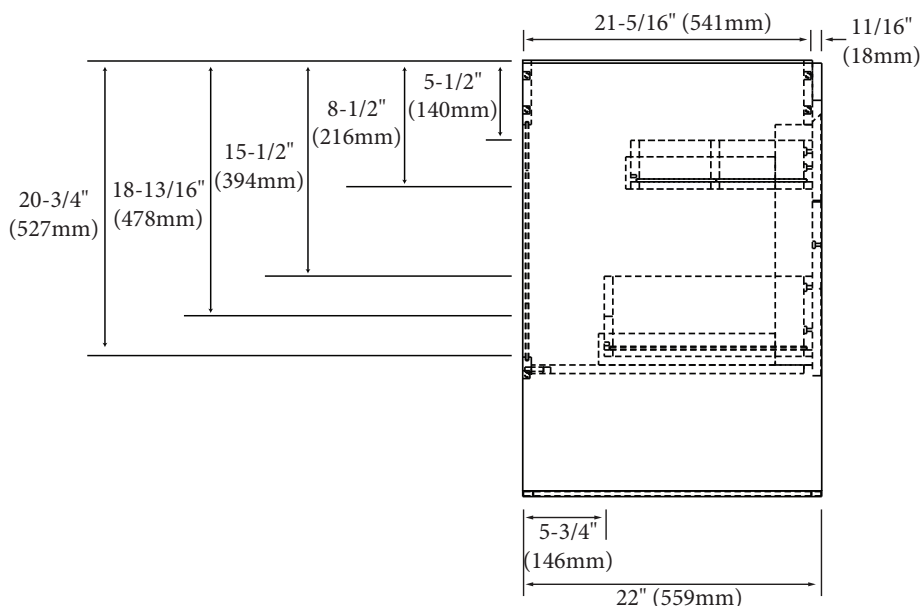

### Package Dimensions

52" x 27" x 35"

### Weight

169 lbs. / 76.82 kgs.

### SIDE VIEW

**For clarification, please contact Madeli Customer Care at (800)-819-6988 or (305)-718-8817 Ext. 1**

All dimensions are approximate and subject to standard tolerance. Specifications subject to change without prior notice.