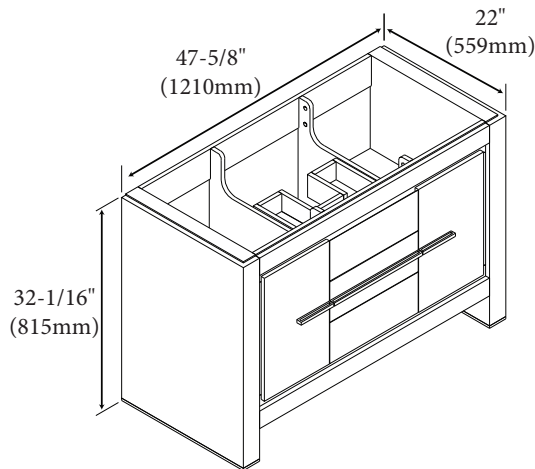

### Features

- Free Standing 48" vanity: 32-1/16" (815mm)H x 22"(559mm)D x 47-5/8" (1210mm)W
- Furniture grade plywood layered with solid wood veneer and protected with several coats of polyurethane (No particle board or MDF used).
- Matching finish inside out
- Two soft-close doors open to adjustable shelves.
- Two drawers of different depths with full-extension soft-close European hardware. Bottom drawers offer adjustable tempered glass dividers.
- Handle and legs : Polished chrome finish

### Package Dimensions

52" x 27" x 35"

### Weight

169 lbs. / 76.82 kgs.