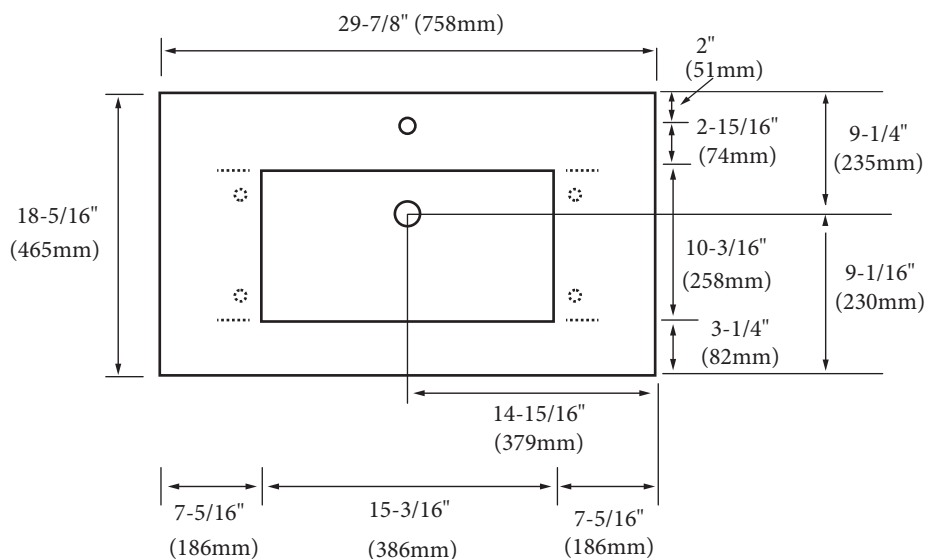

### FEATURES

- Design: Quartzstone Countertop
- Material: Quartz composite.
- Dimension: 29-7/8" (758 mm)L x 18-5/16" (465 mm)W x 1-1/4" (30 mm)H
- Basin cut-out for Madeli under mount sink CB-1813.
- Faucet hole(s): Single or 8" widespread.
- Backsplash is not included.
- Packaging Dimensions: 33" (838 mm) x 21" (534 mm) x 4" (102 mm)
- Gross Weight: 43 lbs (20 kg)

### UNDER SIDE VIEW (CLIP POSITIONS)

**For clarification, please contact Madeli Customer Care at (800)-819-6988 or (305)-718-8817 Ext. 1**

All dimensions are approximate and subject to standard tolerance. Specifications subject to change without prior notice.