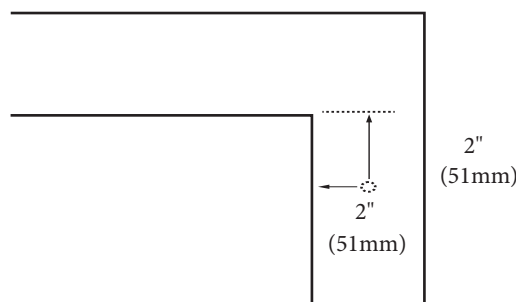

UNDER SIDE VIEW (CLIP POSITIONS)

For clarification, please contact Madeli Customer Care at (800)-819-6988 or (305)-718-8817 Ext. 1

All dimensions are approximate and subject to standard tolerance. Specifications subject to change without prior notice.