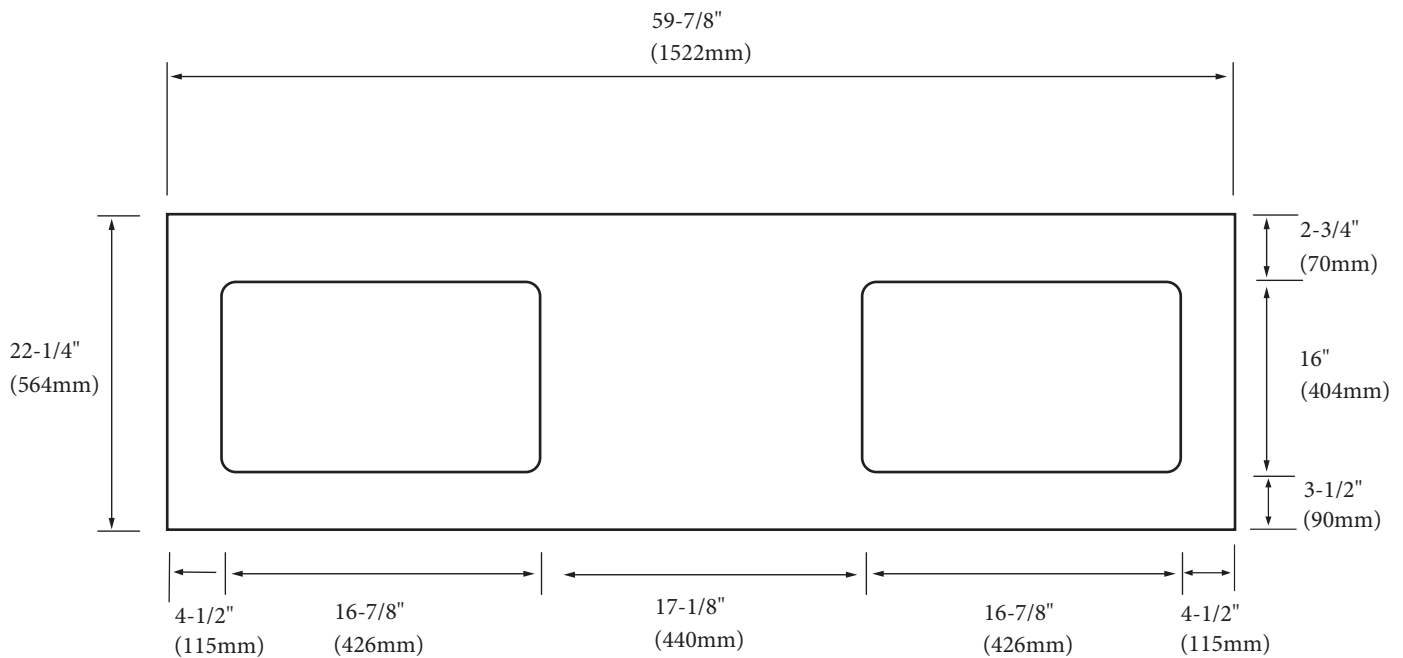

Glass Top/Basin 60" W/ 2 CUTOUTS

Specification & Installation Guide

FEATURES

- Design: Glass Countertop
- Material: Tempered Glass
- Type: Above-counter with pre cut-out hole
- Dimension: 59-15/16" (1522 mm)L x 22-1/4" (564 mm)W x 5/8" (15 mm)H
- Pre cut-out holeS for Madeli semi-recess ceramic basin CB-7120-WH or CB-6120-WH
- 4"H backplash is included
- Packaging Dimensions: 64" (1626mm) x 27"(686mm) x 3"(76mm)
- Gross Weight: 66 lbs (30 kg)

FINISHES

- Winter White (WW)
- Smoke Grey (SM)

For clarification, please contact Madeli Customer Care at (800)-819-6988 or (305)-718-8817 Ext. 1

All dimensions are approximate and subject to standard tolerance. Specifications subject to change without prior notice.