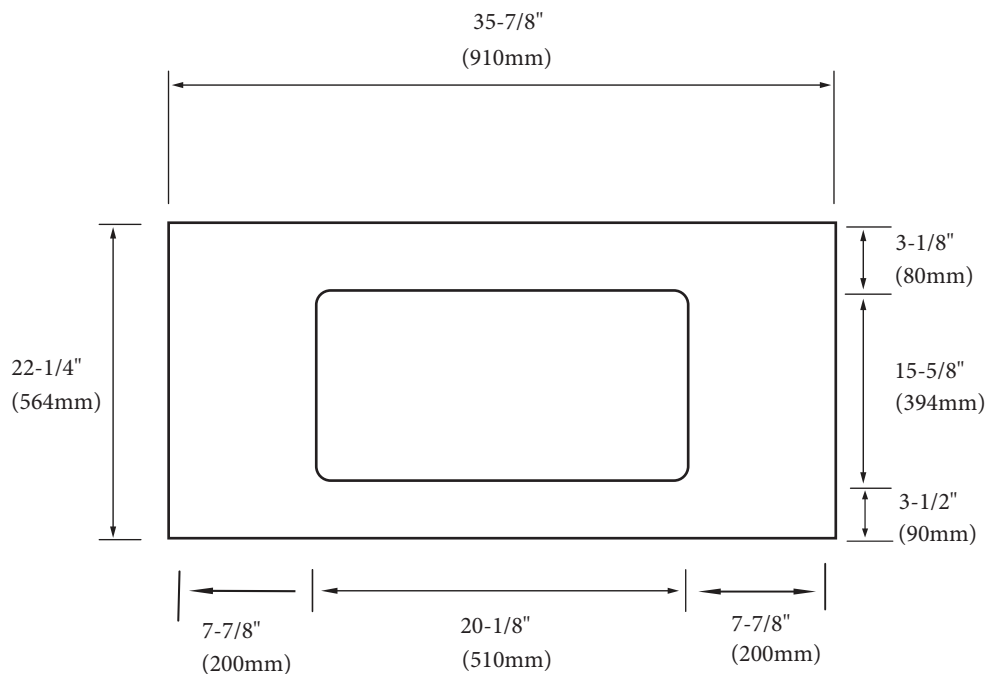

Glass Top/Basin 36"

Specification & Installation Guide

FEATURES

- Design: Glass Countertop
- Material: Tempered Glass
- Type: Above-counter with pre cut-out hole
- Dimension: 35-7/8" (910 mm)L x 22-1/4" (564 mm)W x 5/8" (15mm) H
- Pre cut-out hole for Madeli semi-recess ceramic basin CB-7124-WH or CB-6124-WH
- 4"H backsplash is included
- Packaging Dimensions: 40" (1016mm) x 27" (686mm) x 3" (76mm)
- Gross Weight: 40 lbs (18 kg)

FINISHES

- Winter White (WW)
- Smoke Grey (SM)

For clarification, please contact Madeli Customer Care at (800)-819-6988 or (305)-718-8817 Ext. 1

All dimensions are approximate and subject to standard tolerance. Specifications subject to change without prior notice.