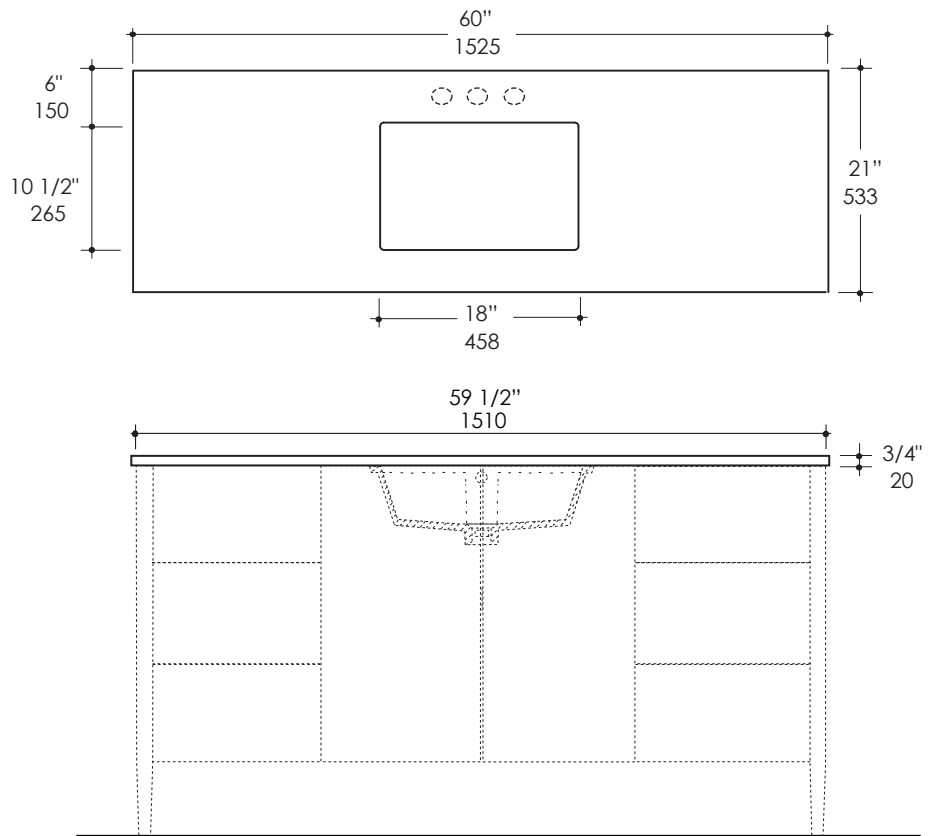

Faucet Hole Options:

- 00 - None
- 01 - One - centered behind the lavatory
- 02 - Two, center and right - centered behind the lavatory
- 03 - Three in 8" spread - centered behind the lavatory

Finish Options:

STONE

- WH -Bianco
- LN - Linac
- SL - Athens
- BN - Storm

QUARTZ

- PR - Puro
- FS - Fossil
- AH - Ash
- CA - Crema

SOLID SURFACE

- SW - Snow
- NN - Linen

Product Specifications:

Notes:
 Drawings provided herein are meant to give the user an idea of the product and are not made to scale. The size in inches is rounded up to the nearest 1/16". Slight variances can often occur with porcelain and woodwork. Therefore, LACAVA will not be held responsible for any cutouts, countertops, or furniture made without the actual product or template from LACAVA. Differences in color, grain, appearance and texture are inherent in all natural woodwork, and should be expected. Variances in these qualities are not deemed manufacturing defects, and will not be accepted as valid reasons to return or exchange any LACAVA woodwork. Plumbing specifications are only a guideline and may need to be altered based on the application.
 Product specifications are not binding to the manufacturer and can be changed without notice at any time. Please refer to your shipment for product final sizes.