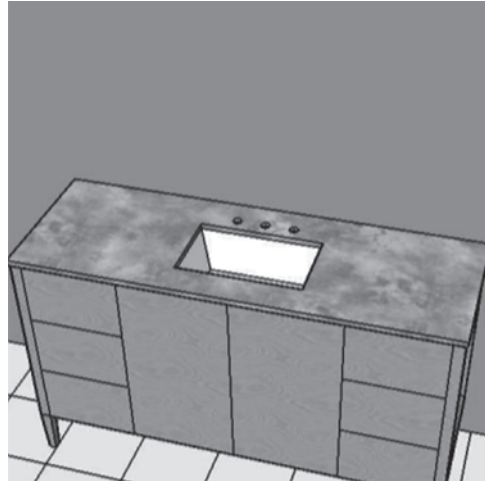

LUNAROSSA Countertop Item # Z505CT

Features:

- Countertop for Vanity #Z505C with a cut-out for sink #5062UN
- Available in Stone, Quartz and Solid Surface

Recommended Accesories:

- Item #Z505C free-standing vanity with doors and drawers
- Item #5062UN : Under-counter porcelain washbasin with overflow

Faucet Hole Options:

- 00 - None
- 01 - One - centered behind the lavatory
- 02 - Two, center and right - centered behind the lavatory
- 03 - Three in 8" spread - centered behind the lavatory

Finish Options:

STONE

- WH -Bianco
- LN - Linac
- SL - Athens
- BN - Storm

QUARTZ

- PR - Puro
- FS - Fossil
- AH - Ash
- CA - Crema

SOLID SURFACE

- SW - Snow
- NN - Linen

Product Specifications:

Notes:
 Drawings provided herein are meant to give the user an idea of the product and are not made to scale. The size in inches is rounded up to the nearest 1/16". Slight variances can often occur with porcelain and woodwork. Therefore, LACAVA will not be held responsible for any cutouts, countertops, or furniture made without the actual product or template from LACAVA. Differences in color, grain, appearance and texture are inherent in all natural woodwork, and should be expected. Variances in these qualities are not deemed manufacturing defects, and will not be accepted as valid reasons to return or exchange any LACAVA woodwork. Plumbing specifications are only a guideline and may need to be altered based on the application.
 Product specifications are not binding to the manufacturer and can be changed without notice at any time. Please refer to your shipment for product final sizes.