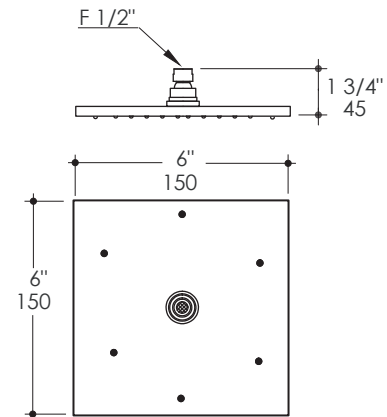

Waterblade Shower Head Item #W1068

Features:

- Tilting square rain shower head
- Brass construction with 64 rubber nozzles
- Can be wall or ceiling mounted
- Arm and flange sold separately
- Recommended max. water pressure 43.5 PSI (flow rate 4.5 GPM)
- Includes flow reducer 2.5 GPM

Recommended Accessories:

- Item #W1071: Wall-mount square shower arm with flange
- Item #W1069: Ceiling-mount square shower arm with flange
- Item #W1047: Built-in thermostatic valve with volume (one outlet, no diverter)
- Item #W1044: Built-in thermostatic valve with OFF and 2-way diverter
- Item #W1048: Built-in thermostatic valve with volume and 3-way diverter

Finish Options:

CR - Polished Chrome

Product Specifications:

Notes:

Drawings provided herein are meant to give the user an idea of the product and are not made to scale. The size in inches is rounded up to the nearest 1/16\"/>