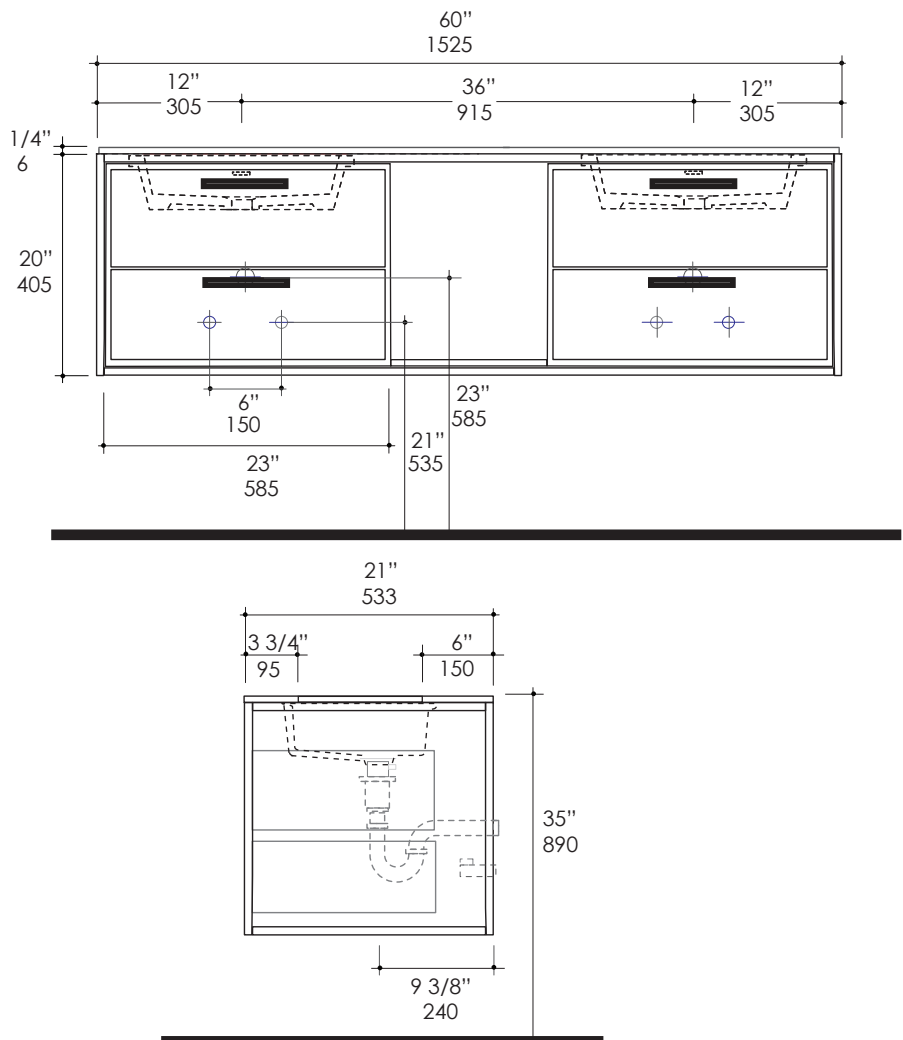

Linea Vanity Item #L425

Features:

- Wall-mount wooden vanity
- Consists of four drawers, metal frame, and solid surface countertop and shelf
- Pulls matching the selected metal frame finish are included
- Washbasin#5452UN sold separately
- Handmade in USA
- Manufactured with low VOC finishes and wood from renewable forests

- G - Glossy Solid Surface
- M - Matte Solid Surface

Faucet Hole Options:

- 00 - None
- 01 - One - centered behind the sink
- 02 - Two, center and right - centered behind the sink
- 03 - Three in 8" spread - centered behind the sink

Product Specifications:

Notes:
 Drawings provided herein are meant to give the user an idea of the product and are not made to scale. The size in inches is rounded up to the nearest 1/16". Slight variances can often occur with porcelain and woodwork. Therefore, LACAVA will not be held responsible for any cutouts, countertops, or furniture made without the actual product or template from LACAVA. Differences in color, grain, appearance and texture are inherent in all natural woodwork, and should be expected. Variances in these qualities are not deemed manufacturing defects, and will not be accepted as valid reasons to return or exchange any LACAVA woodwork. Plumbing specifications are only a guideline and may need to be altered based on the application.
 Product specifications are not binding to the manufacturer and can be changed without notice at any time. Please refer to your shipment for product final sizes.