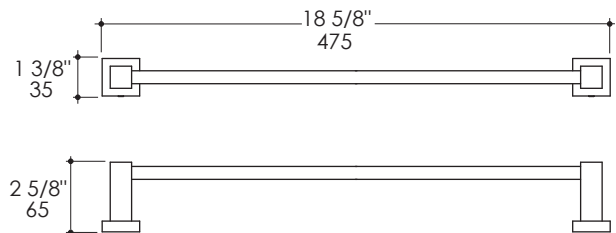

### Features:

- Wall-mount towel bar
- Brass construction
- Includes mounting hardware

### Notes:

Drawings provided herein are meant to give the user an idea of the product and are not made to scale. The size in inches is rounded up to the nearest 1/16".

LACAVA is committed to the highest level of customer service. Please feel free to contact us at 1-888-522-2823 (toll free) or by email at [info@lacava.com](mailto:info@lacava.com) for technical assistance or any general inquiries.