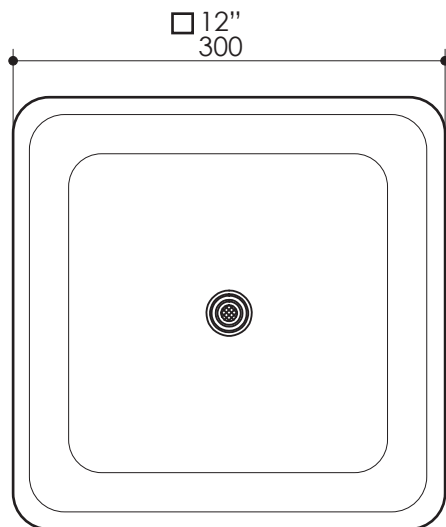

ELEGANZA Shower Head Item #1864

Features:

- Tilting square rain shower head
- Stainless steel construction with 112 rubber nozzles
- Ceiling-mount installation recommended
- Arm and flange sold separately
- Flow regulator 3.1 GPM
- Recommended max. water pressure 43.5 PSI

Notes:

Drawings provided herein are meant to give the user an idea of the product and are not made to scale. The size in inches is rounded up to the nearest 1/16".
Plumbing specifications are only a guideline and may need to be altered based on the application.
Product specifications are not binding to the manufacturer and can be changed without notice at any time. Please refer to your shipment for product final sizes.