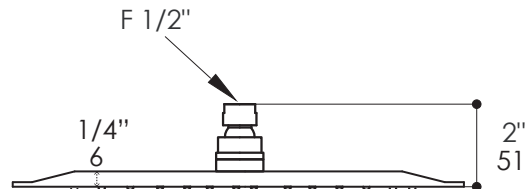

ELEGANZA Shower Head Item #1864

Features:

- Tilting square rain shower head
- Stainless steel construction with 112 rubber nozzles
- Ceiling-mount installation recommended
- Arm and flange sold separately
- Flow regulator 3.1 GPM
- Recommended max. water pressure 43.5 PSI

Notes:

Drawings provided herein are meant to give the user an idea of the product and are not made to scale. The size in inches is rounded up to the nearest 1/16".
Plumbing specifications are only a guideline and may need to be altered based on the application.
Product specifications are not binding to the manufacturer and can be changed without notice at any time. Please refer to your shipment for product final sizes.