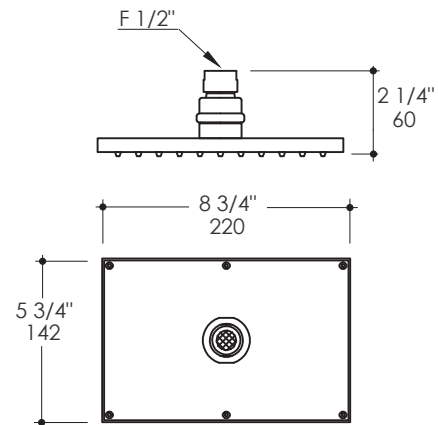

KUBISTA Shower Head Item #1465

Features:

- Tilting rectangular rain shower head
- Brass construction with 104 rubber nozzles
- Can be wall or ceiling mounted
- Arm and flange sold separately
- Weight: 2.5 lbs.
- Flow regulator 1.5 GPM included
- Max water flow rate 4.0 GPM at recommended 43.5 PSI

Recommended Accessories:

- Item #1471: Wall-mount rectangular shower arm with flange
- Item #1469: Ceiling-mount rectangular shower arm with flange
- Item #1440: Built-in single-lever pressure balancing mixer with backplate

Finish Options:

- CR - Polished Chrome
- NI - Brushed Nickel

Product Specifications:

Notes:

Drawings provided herein are meant to give the user an idea of the product and are not made to scale. The size in inches is rounded up to the nearest 1/16\".