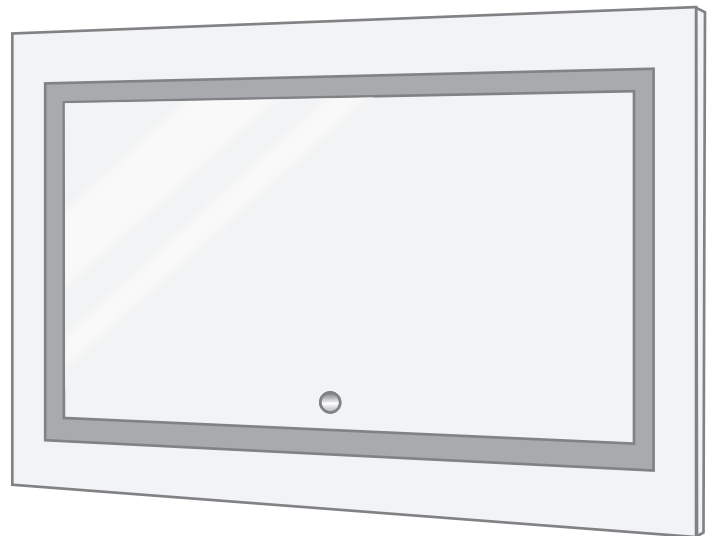

ICON 4824 Wall Mirror - Specification Sheet

Features

- Dimmable LED task lighting
- Integrated touch sensor control with memory
- Energy efficient LED lighting 6000K
- 4480 Lumens
- CRI 90+
- Integrated Defogger

Construction

- Quality polished edge mirror
- Single phase wire installation, silver backed, copper free
- Construction for surface mounting
- Includes installation hardware

Codes/Standards Applicable

- Conforms to UL Std. 962
- Cert. to CSA Std. C22.2 No.250.0-08
- ETL Intertek 5004931

Electrical System

- 120Vac, 60Hz, 53.9W
- Electric Current: 0.49A
- Wattage: 53.9W

Model

- ICON 4824