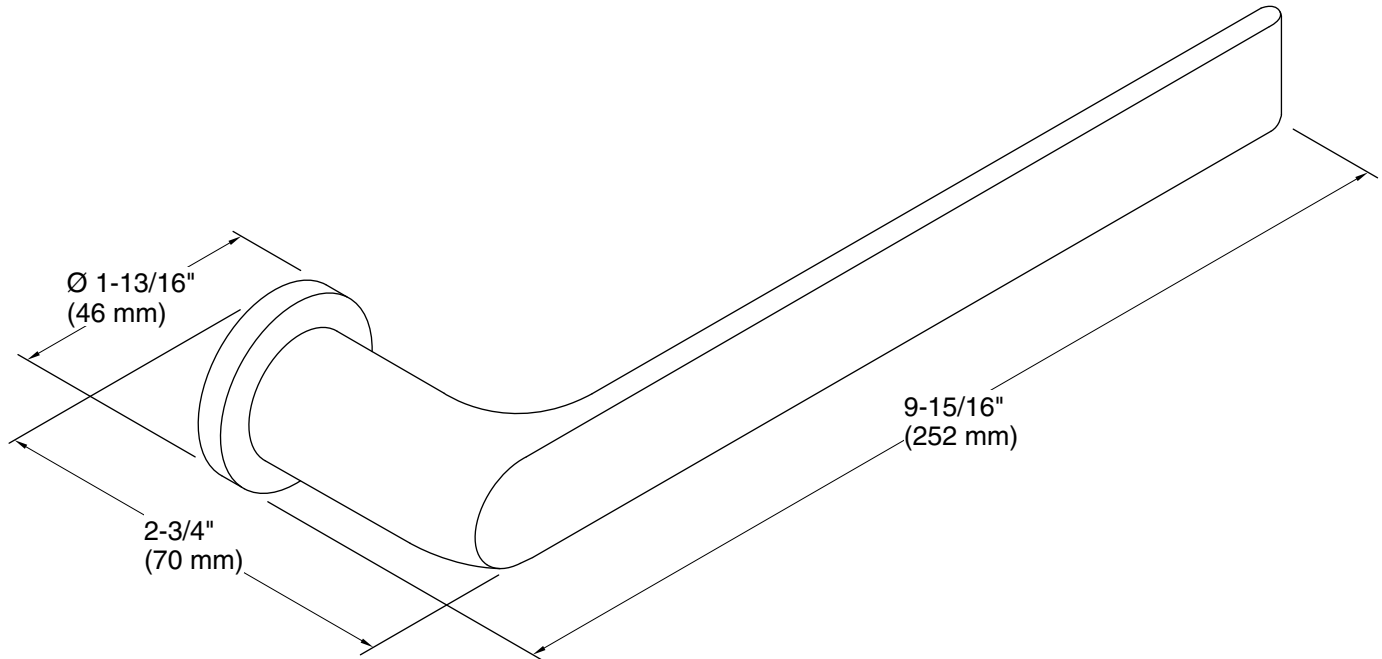

Features

- 9-15/16" (252 mm) towel arm.
- Open-ended design for easy access.
- Coordinates with other products in the Avid collection.

Material

- Premium metal construction for durability and reliability.
- KOHLER finishes resist corrosion and tarnishing.

Color	Code	Description
	CP	Polished Chrome
	BN	Vibrant® Brushed Nickel

Technical Information

All product dimensions are nominal.

Material: Zinc

Notes

Install this product according to the installation instructions.