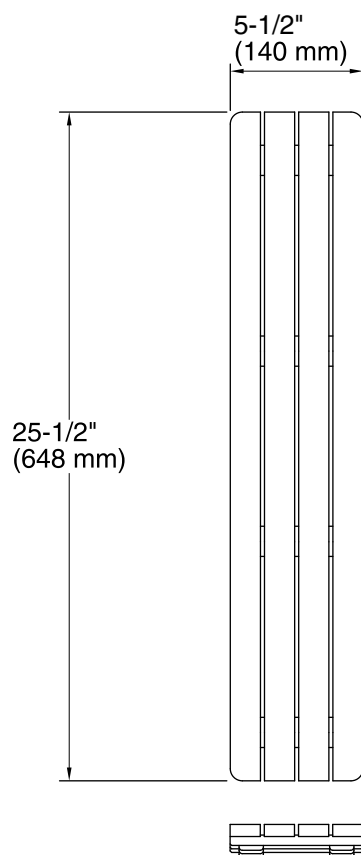

Groove®
Drain Cover
K-9334

Features

- High-grade teak wood.
- For use with the K-9948 or K-9949 Groove acrylic shower base.

Recommended Products/Accessories

K-9925 48" x 36" Shower Base

K-9998 48" x 48" Shower Base

Codes/Standards

None Applicable

KOHLER® One-Year Limited Warranty

See website for detailed warranty information.

Technical Information

All product dimensions are nominal.

Material: Wood

Notes