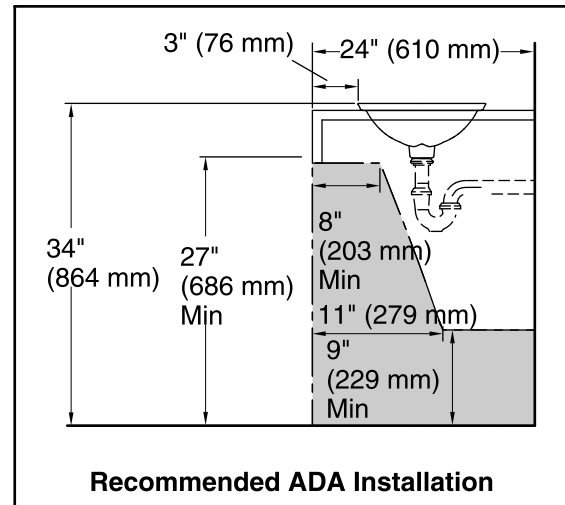

Carillon® Rectangle Wading Pool®

Bathroom Sink

K-7799

Features

- Rectangular basin with subtle lift at edges.
- Wading pool design accommodates a wide variety of faucets.
- No faucet holes; requires wall- or counter-mount faucet.

Technical Information

All product dimensions are nominal.

Bowl configuration:	Single
Installation:	Drop-in, Vessel
Bowl area (Only):	Length: 21-1/8" (536 mm) Width: 14-9/16" (370 mm) Bowl depth: 4-1/8" (105 mm) Water depth: 4-1/8" (105 mm)
Template:	1242828, required, included