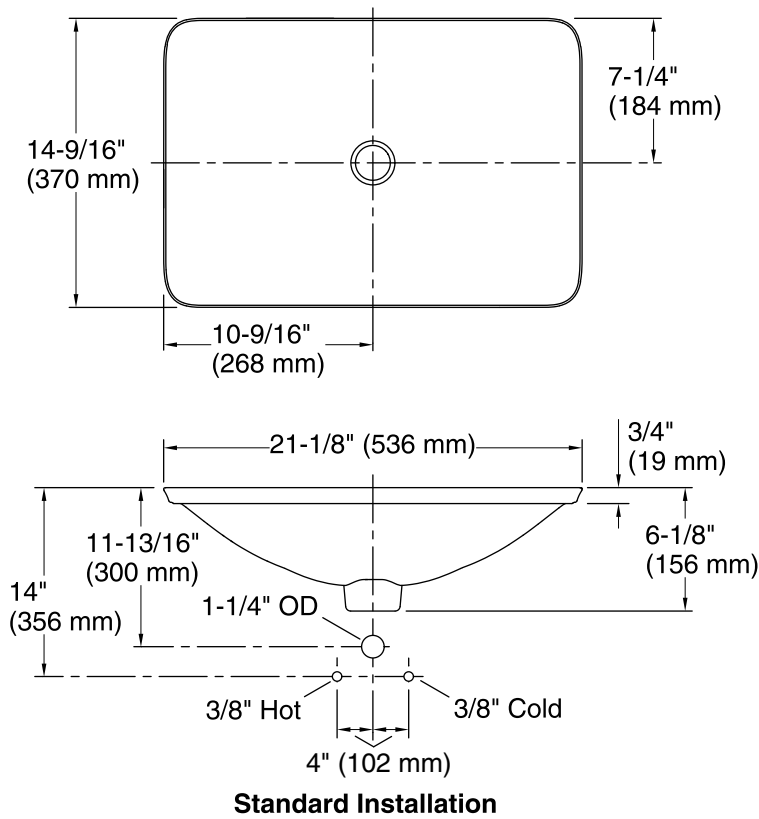

Carillon® Rectangle Wading Pool®

Bathroom Sink

K-7799

Features

- Rectangular basin with subtle lift at edges.
- Wading pool design accommodates a wide variety of faucets.
- No faucet holes; requires wall- or counter-mount faucet.

Technical Information

All product dimensions are nominal.

Bowl configuration:	Single
Installation:	Drop-in, Vessel
Bowl area (Only):	Length: 21-1/8" (536 mm) Width: 14-9/16" (370 mm) Bowl depth: 4-1/8" (105 mm) Water depth: 4-1/8" (105 mm)
Template:	1242828, required, included