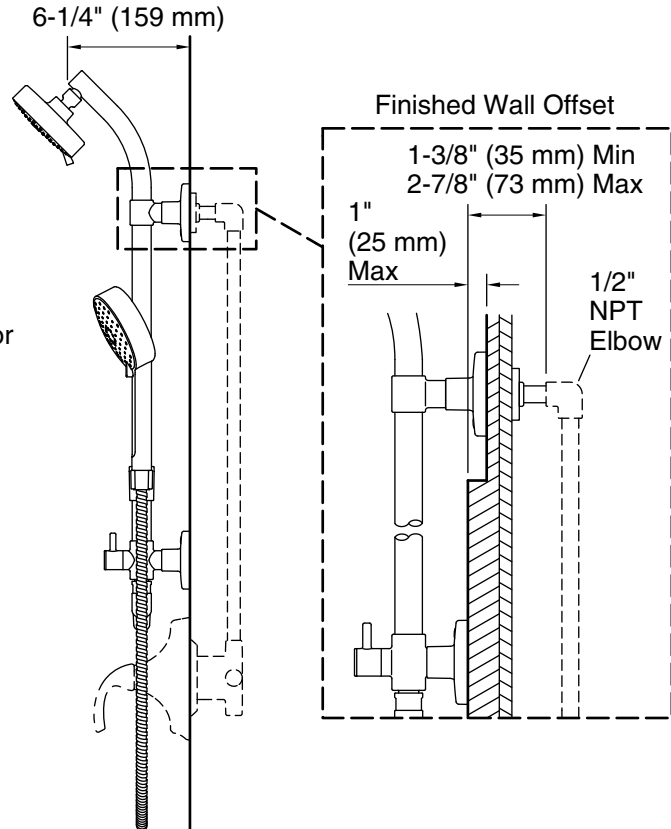

Features

- Includes K-72419-G Awaken® showerhead, K-72415-G Awaken® handshower, K-45906 HydroRail®-S shower column and K-45982 Awaken® 60" ribbon hose.
- Advanced spray engine provides three alternate experiences: wide-coverage, intense drenching and targeted spray.
- Wide-coverage spray produces an encompassing spray for everyday use.
- Intense drenching spray delivers a forceful spray ideal for rinsing soap from hair.
- Targeted spray is a focused stream for targeting sore muscles or use as a utility spray.
- Simple thumb tab allows for a smooth transition between sprays.
- MasterClean™ sprayface is easy to clean.
- 1.75 gpm (gallons per minute) showerhead/handshower flow rate.
- Patent-pending technology allows for an easy shower installation.
- Slidebar bracket allows you to adjust height and angle of handshower.
- Diverter at the base of the column makes for easy toggling between handshower and showerhead.

Material

- Premium metal construction.
- KOHLER finishes resist corrosion and tarnishing.

Installation

- Wall-mount.
- For use in shower-only installations.
- Installs in less than 60 minutes without changes to in-wall plumbing (subject to condition of existing installation).
- Includes an adapter that will fit with most installations but may require K-1194630, K-1187917 or K-1194302.

Included Components

Product consists of:

- K-72415 Multifunction Handshower
- K-45982 60" ribbon hose
- K-45906 shower column
- K-72419 Multifunction Showerhead

ADA **OBC**

Codes/Standards

ASME A112.18.1/CSA B125.1
DOE - Energy Policy Act 1992
EPA WaterSense®
California Energy Commission (CEC)
ADA
ICC/ANSI A117.1
OBC

Technical Information

All product dimensions are nominal.

Drain included: No

Notes

Install this product according to the installation instructions.

IMPORTANT! The slidebar must be mounted to stud framing at both the top and bottom mounting locations. Do not use or depend on plastic wall anchors to attach the slidebar.