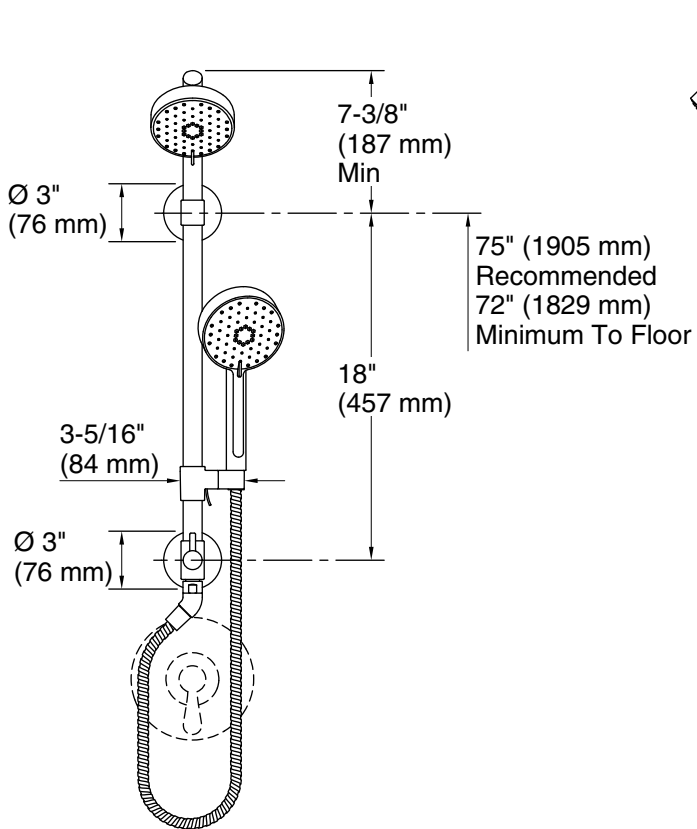

Features

- Includes K-72419-G Awaken® showerhead, K-72415-G Awaken® handshower, K-45906 HydroRail®-S shower column and K-45982 Awaken® 60" ribbon hose.
- Advanced spray engine provides three alternate experiences: wide-coverage, intense drenching and targeted spray.
- Wide-coverage spray produces an encompassing spray for everyday use.
- Intense drenching spray delivers a forceful spray ideal for rinsing soap from hair.
- Targeted spray is a focused stream for targeting sore muscles or use as a utility spray.
- Simple thumb tab allows for a smooth transition between sprays.
- MasterClean™ sprayface is easy to clean.
- 1.75 gpm (gallons per minute) showerhead/handshower flow rate.
- Patent-pending technology allows for an easy shower installation.
- Slidebar bracket allows you to adjust height and angle of handshower.
- Diverter at the base of the column makes for easy toggling between handshower and showerhead.

Material

- Premium metal construction.
- KOHLER finishes resist corrosion and tarnishing.

Installation

- Wall-mount.
- For use in shower-only installations.
- Installs in less than 60 minutes without changes to in-wall plumbing (subject to condition of existing installation).
- Includes an adapter that will fit with most installations but may require K-1194630, K-1187917 or K-1194302.

Included Components

Product consists of:

- K-72415 Multifunction Handshower
- K-45982 60" ribbon hose
- K-45906 shower column
- K-72419 Multifunction Showerhead

ADA **OBC**

Codes/Standards

ASME A112.18.1/CSA B125.1
DOE - Energy Policy Act 1992
EPA WaterSense®
California Energy Commission (CEC)
ADA
ICC/ANSI A117.1
OBC

Technical Information

All product dimensions are nominal.

Drain included: No

Notes

Install this product according to the installation instructions.

IMPORTANT! The slidebar must be mounted to stud framing at both the top and bottom mounting locations. Do not use or depend on plastic wall anchors to attach the slidebar.