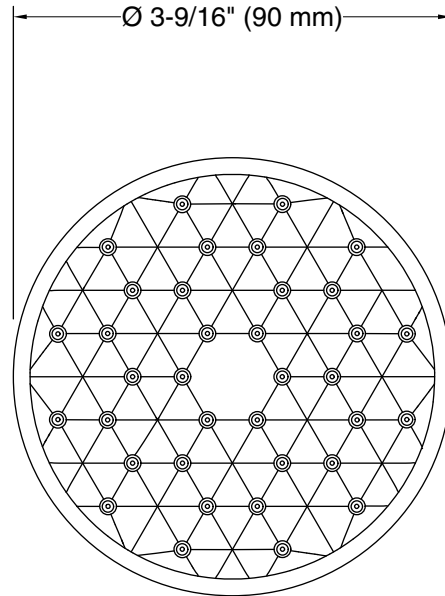

Technical Information

All product dimensions are nominal.

Drain included: No

Showerhead/Body Spray:

Rated maximum flow: 1.75 gal/min (6.6 l/min)

Notes

Install this product according to the installation guide.