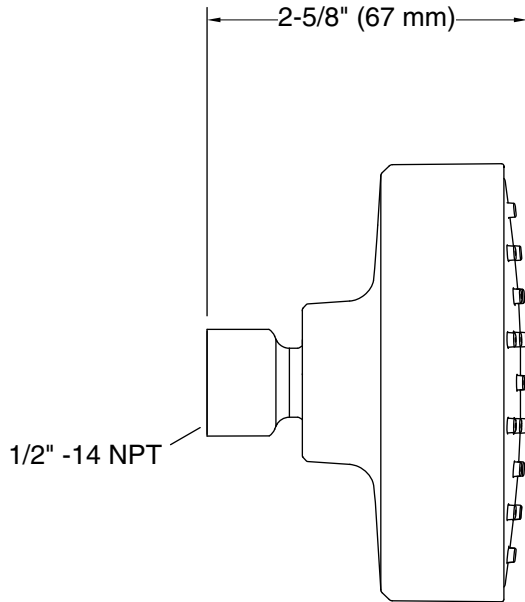

Technical Information

All product dimensions are nominal.

Drain included: No

Showerhead/Body Spray:

Rated maximum flow: 1.75 gal/min (6.6 l/min)

Notes

Install this product according to the installation guide.