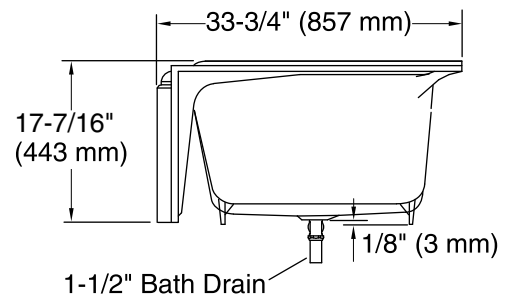

Technical Information

All product dimensions are nominal.

Installation:	Three-wall alcove
Drain location:	Left
Basin area, bottom:	45" x 23" (1143 mm x 584 mm)
Basin area, top:	54" x 25" (1372 mm x 635 mm)
Weight:	390 lbs (176.9 kg)
Minimum floor load:	61 lbs/ft ² (297.8 kg/m ²)
Water depth:	11-5/8" (295 mm)
Water capacity:	52 gal (196.8 L)
Minimum flat for door:	2" (51 mm)