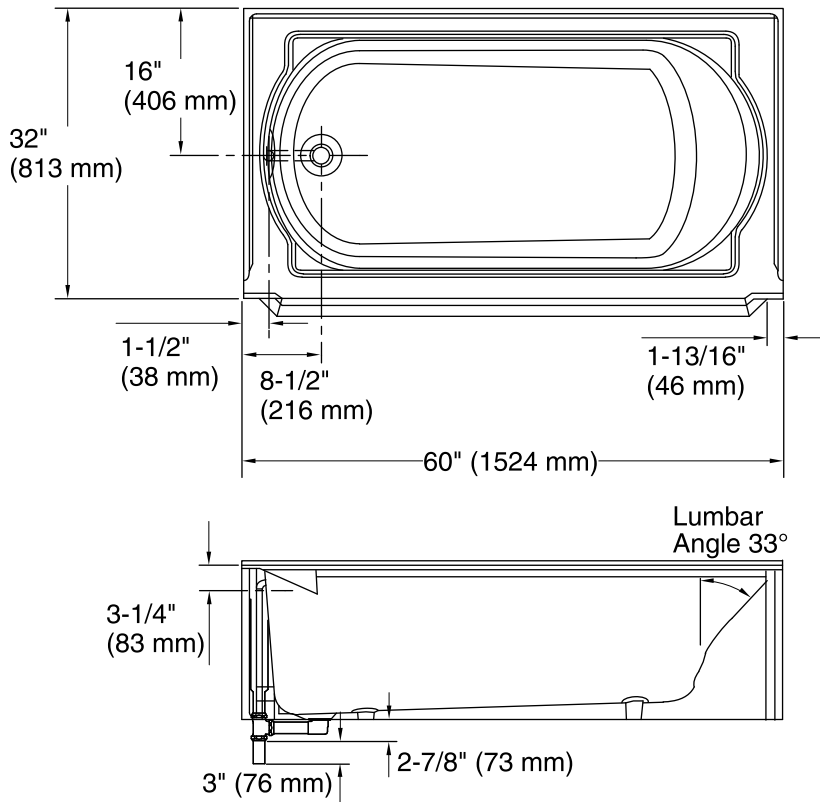

No change in measurements if connected with drain illustrated. (K-7161-AF)