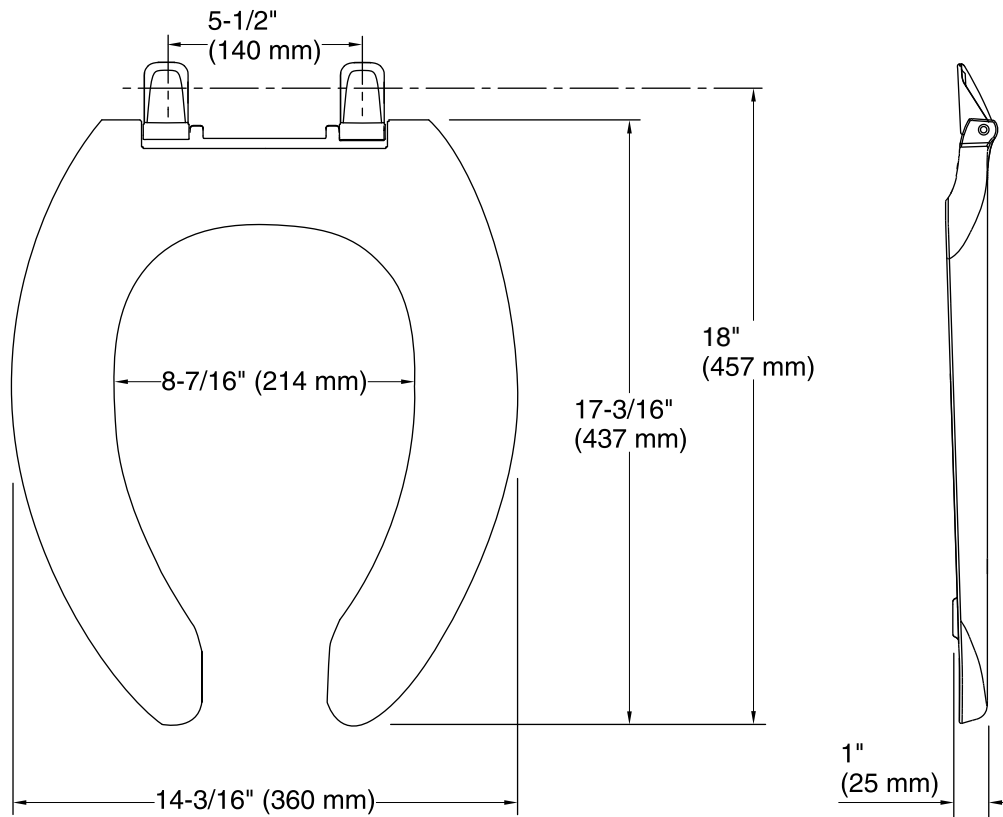

Available Colors/Finishes

Color tiles intended for reference only.

Color	Code	Description
	0	White
	96	Biscuit
	47	Almond
	95	Ice™ Grey
	58	Thunder™ Grey
	7	Black Black™

Technical Information

All product dimensions are nominal.

Seat shape type: Elongated

Seat front type: Open-front

Seat-mounting holes: 5-1/2" (140 mm)

Notes

Install this product according to the installation guide.