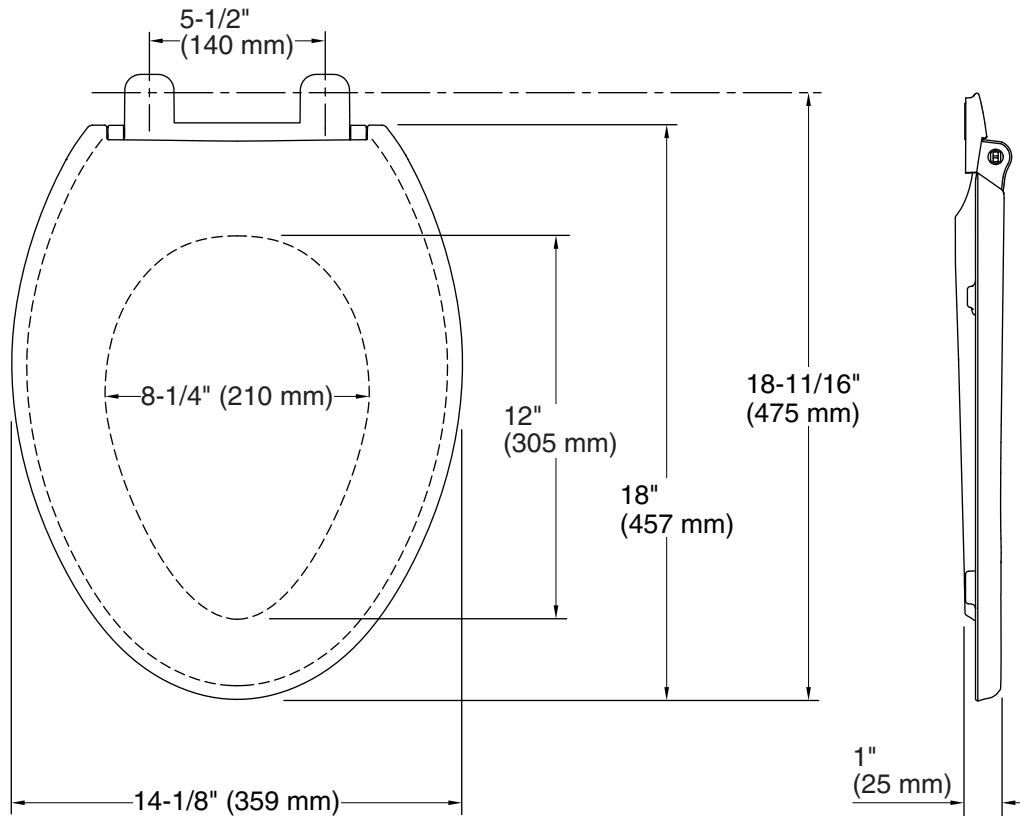

Technical Information

All product dimensions are nominal.

Seat shape type: Elongated
Seat front type: Closed-front
Seat-mounting holes: 5-1/2" (140 mm)

Notes

Install this product according to the installation guide.