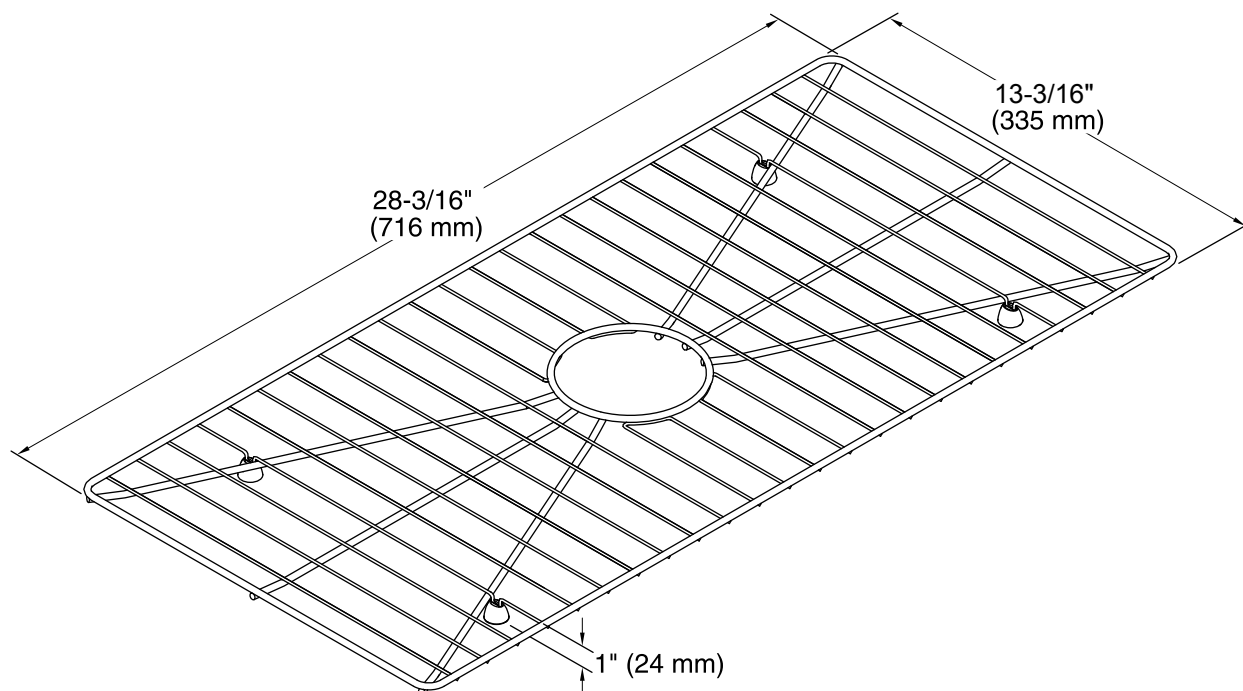

Features

- Fits in the bowl of the K-3158 Poise kitchen sink.
- Durable stainless-steel construction.
- Helps protect sink surface from daily wear.
- Dishwasher safe.
- Rubber feet provide added protection.

Color	Code	Description
-------	------	-------------

	ST	Stainless Steel
--	----	-----------------

Technical Information

All product dimensions are nominal.

Material: Stainless Steel