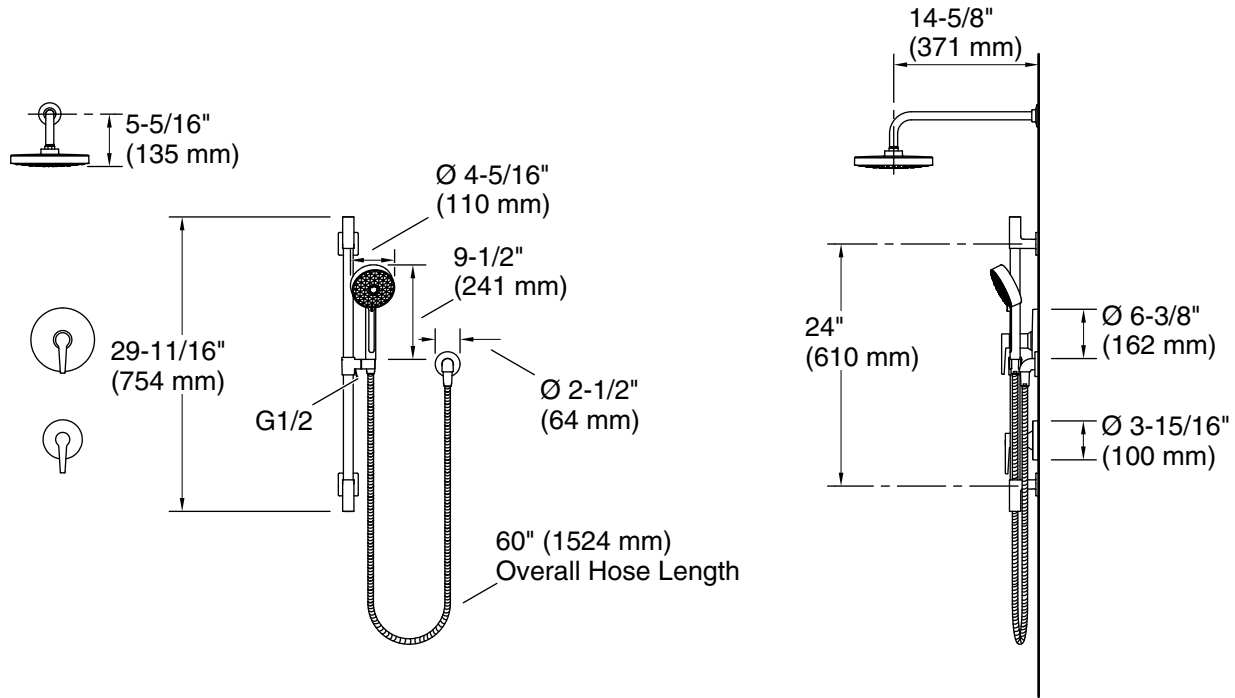

Features

- Multifunction handshower offers three spray experiences: wide coverage, intense drenching, and targeted
- Wide coverage spray produces an encompassing spray for everyday use
- Intense drenching spray delivers a forceful spray ideal for rinsing shampoo from hair
- Targeted spray is a focused stream for targeting sore muscles or use as a utility spray
- Handshower holder pivots to adjust the angle of the spray
- Simple thumb tab smoothly transitions between sprays
- Single-function rainhead
- A single handle controls both on/off activation and temperature setting
- MasterClean™ sprayface features an easy-to-clean surface that withstands mineral buildup and maximizes spray performance
- 1.75 gpm (6.6 lpm) maximum flow rate at 45 psi (3.1 bar)
- 60" (1524 mm) hose length
- Adjustable mounting brackets offer installation flexibility
- Includes handshower, rainhead, rainhead arm with flange, wall-mount supply elbow with check valve, 24" slidebar, 60" (1524 mm) hose, valve trim, mounting hardware

Included Components

K-10124 Right-angle Shower Arm and Flange
 K-22172 Wall-mount supply elbow with check valve
 K-72415-G Three-function handshower, 1.75 gpm
 K-76464-G 8" single-function rainhead, 1.75 gpm
 K-9514 60" Shower Hose
 K-98342 Deluxe Slidebar, 24"
 K-T97091-4 MasterShower® transfer valve trim
 K-TS74042-4 Rite-Temp® valve trim

Technical Information

All product dimensions are nominal.

Drain included: No

Notes

Install this product according to the installation guide.