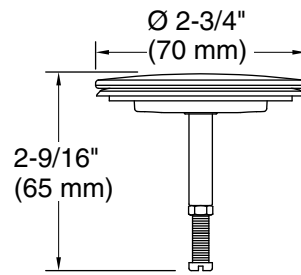

Features

- Contoured overflow hood.
- Designed specifically for use with the Tea-for-Two Cable Pop-up Drain (sold separately).

Material

- KOHLER finishes resist corrosion and tarnishing.

Codes/Standards

ASME A112.18.2/CSA B125.2

Technical Information

All product dimensions are nominal.

Drain included: No

Notes

Install this product according to the installation instructions.