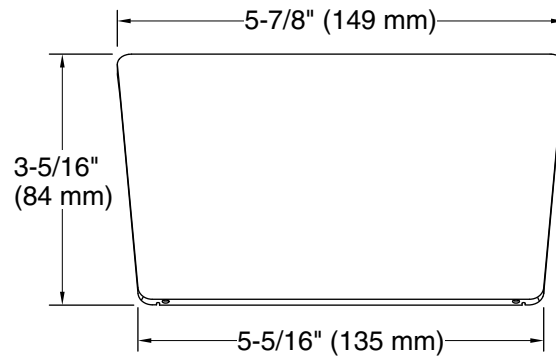

Features

- Contoured overflow hood.
- Designed specifically for use with the Tea-for-Two Cable Pop-up Drain (sold separately).

Material

- KOHLER finishes resist corrosion and tarnishing.

Codes/Standards

ASME A112.18.2/CSA B125.2

Technical Information

All product dimensions are nominal.

Drain included: No

Notes

Install this product according to the installation instructions.