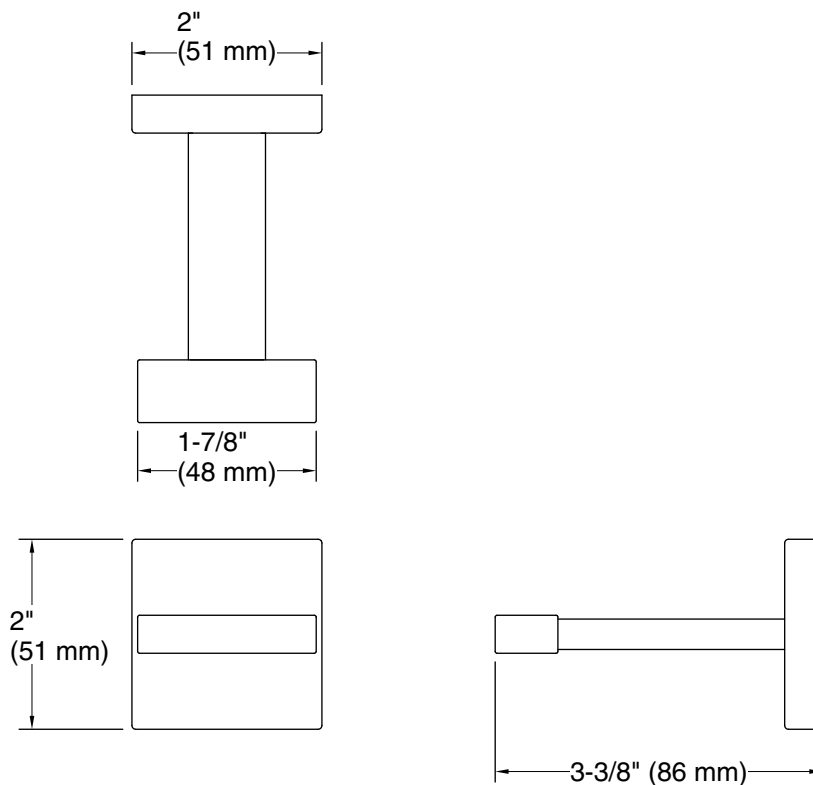

Technical Information

All product dimensions are nominal.

Material: Zinc, Stainless Steel

Notes

Install this product according to the installation instructions.

CAUTION: Risk of personal injury. Do not install these products in any area where they are likely to be used inadvertently as a grab bar or support bar. These products are not designed or intended for use as a grab bar or support bar.