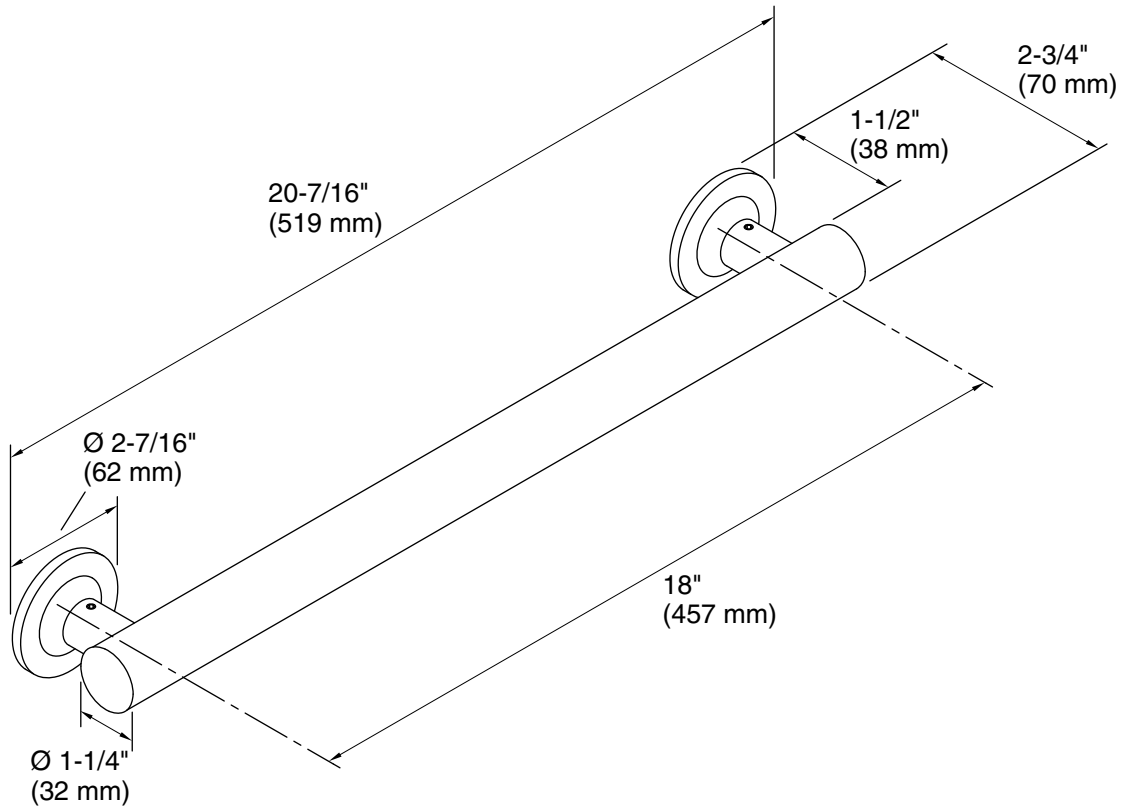

Technical Information

All product dimensions are nominal.

Installation Type: Wall-mount

Material: Metal

Notes

Measure your actual product for roughing-in details.

WARNING: Risk of personal injury. The wall plates on the grab bar must be mounted to a brace between the wall studs. This will ensure that the weight of the user is adequately supported.