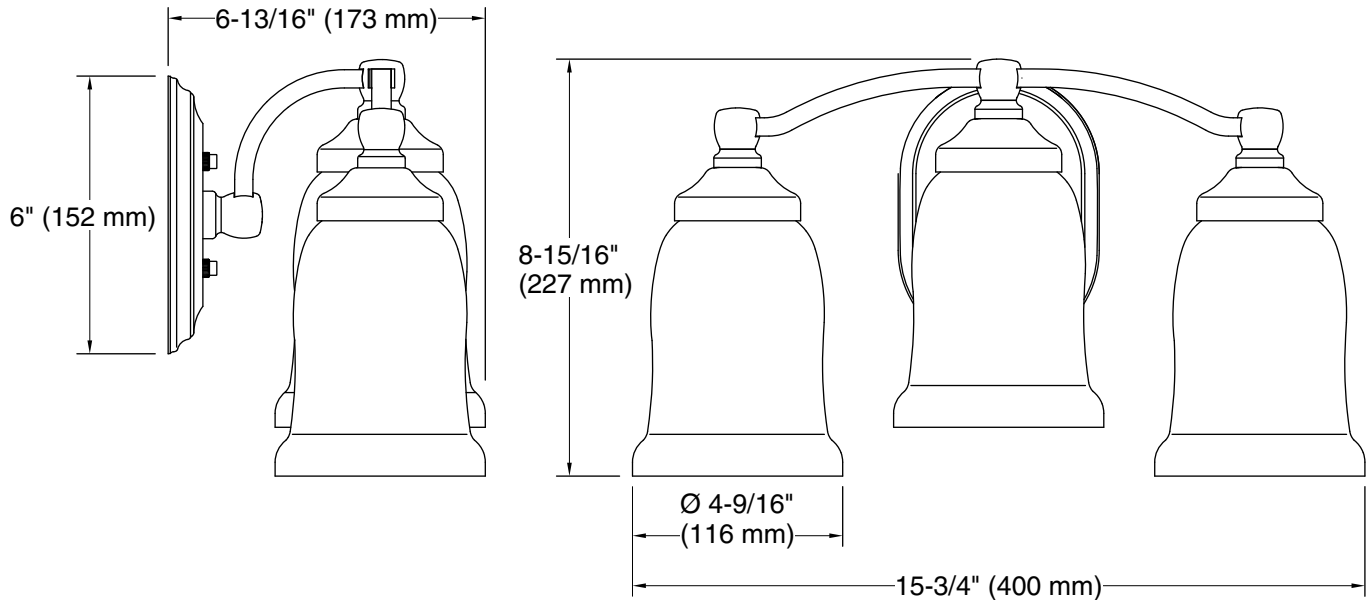

## Technical Information

All product dimensions are nominal.

Installation Type: Wall-mount  
Material: Metal, Glass  
Number of Lights: 3