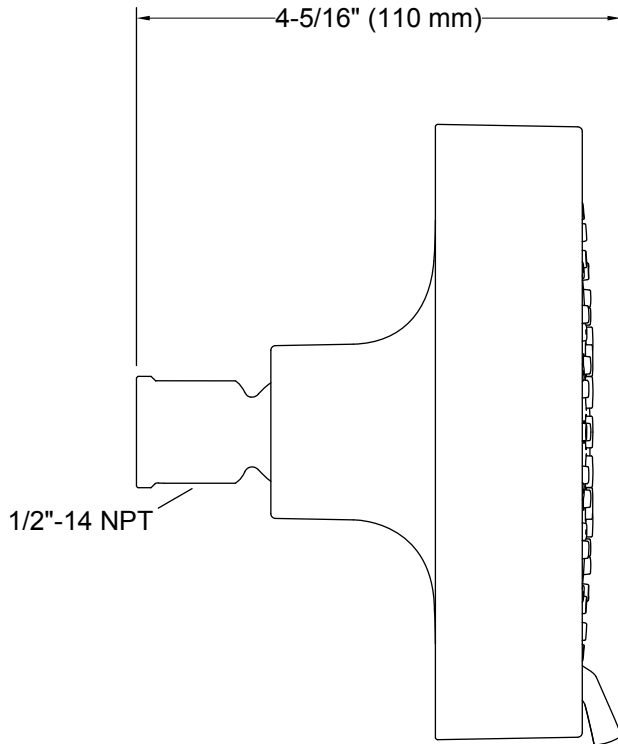

Material

- KOHLER finishes resist corrosion and tarnishing.

Installation

- 1/2-inch - 14 NPT connection.
- Wall-mount.

Water Conservation & Rebates

- WaterSense®-labeled 1.75-gpm showerheads use up to 30 percent less water than standard 2.5-gpm showerheads while still meeting strict performance guidelines.
- This product can help a building earn Water Efficiency points in the LEED® Green Building Rating System.

Recommended Accessories

- K-7397 Shower Arm and Flange
- K-7395 Shower Arm and Flange
- K-933 Shower Arm and Flange
- K-934 Shower Arm and Flange

Approved by
IAPMO R&T

Codes/Standards

ASME A112.18.1/CSA B125.1
DOE - Energy Policy Act 1992
EPA WaterSense®
California Energy Commission (CEC)

Technical Information

All product dimensions are nominal.

Showerhead/Body Spray:

Rated maximum flow: 1.75 gal/min (6.6 l/min)

Notes

Install this product according to the installation instructions.