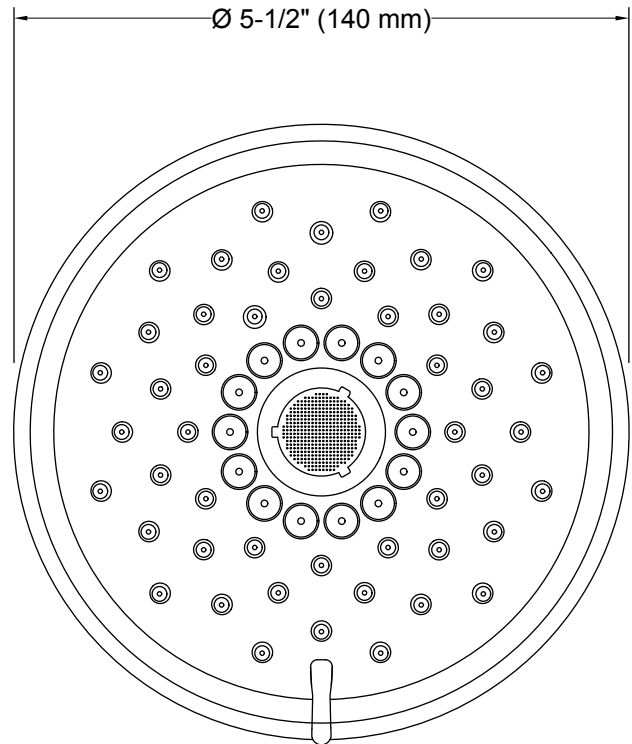

Material

- KOHLER finishes resist corrosion and tarnishing.

Installation

- 1/2-inch - 14 NPT connection.
- Wall-mount.

Water Conservation & Rebates

- WaterSense®-labeled 1.75-gpm showerheads use up to 30 percent less water than standard 2.5-gpm showerheads while still meeting strict performance guidelines.
- This product can help a building earn Water Efficiency points in the LEED® Green Building Rating System.

Recommended Accessories

- K-7397 Shower Arm and Flange
- K-7395 Shower Arm and Flange
- K-933 Shower Arm and Flange
- K-934 Shower Arm and Flange

Approved by
IAPMO R&T

Codes/Standards

ASME A112.18.1/CSA B125.1
DOE - Energy Policy Act 1992
EPA WaterSense®
California Energy Commission (CEC)

Technical Information

All product dimensions are nominal.

Showerhead/Body Spray:

Rated maximum flow: 1.75 gal/min (6.6 l/min)

Notes

Install this product according to the installation instructions.