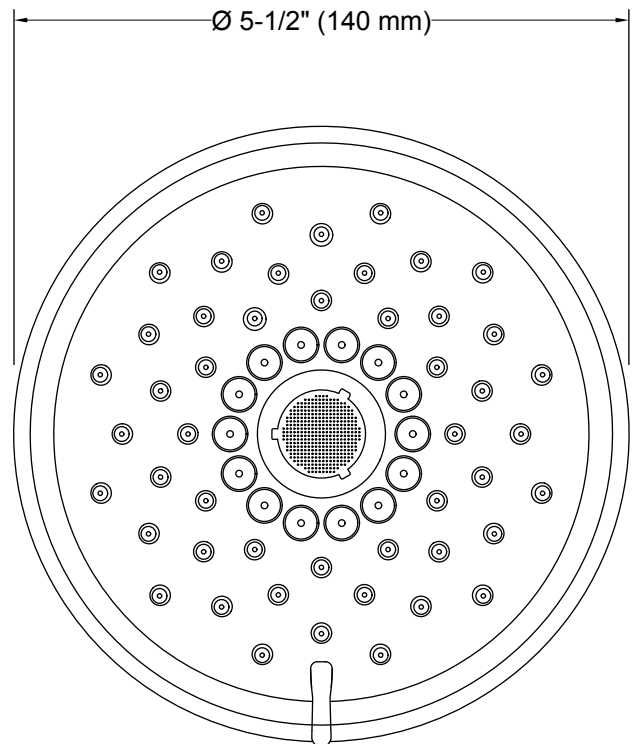

Material

- KOHLER finishes resist corrosion and tarnishing.

Installation

- 1/2-inch - 14 NPT connection.
- Wall-mount.

Recommended Accessories

K-7397 Shower Arm and Flange
K-7395 Shower Arm and Flange
K-933 Shower Arm and Flange
K-934 Shower Arm and Flange

Color	Code	Description
	CP	Polished Chrome
	SN	Vibrant® Polished Nickel
	BN	Vibrant® Brushed Nickel
	BV	Vibrant® Brushed Bronze
	RGD	Vibrant Rose Gold
	TT	Titanium

Technical Information

All product dimensions are nominal.

Showerhead/Body Spray:

Rated maximum flow: 2.5 gal/min (9.5 l/min)

Notes

Install this product according to the installation instructions.