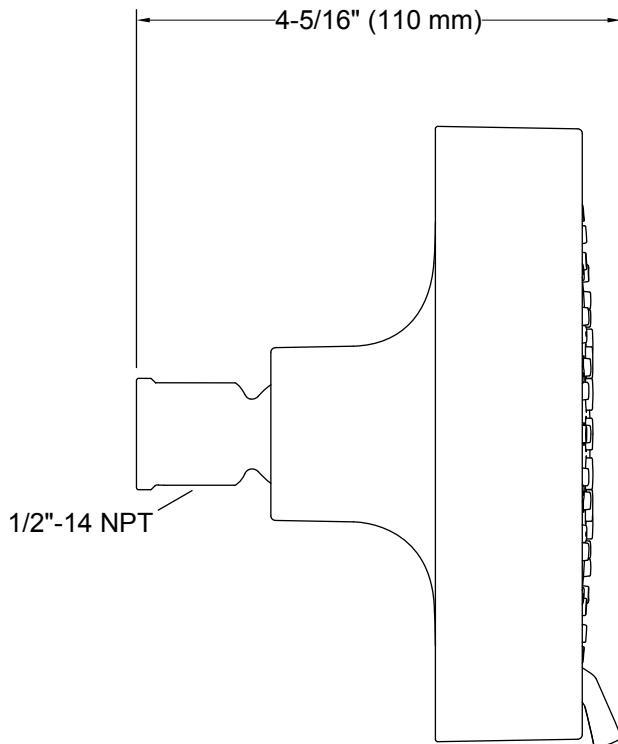

Technical Information

All product dimensions are nominal.

Showerhead/Body Spray:

Rated maximum flow: 2.5 gal/min (9.5 l/min)

Notes

Install this product according to the installation instructions.