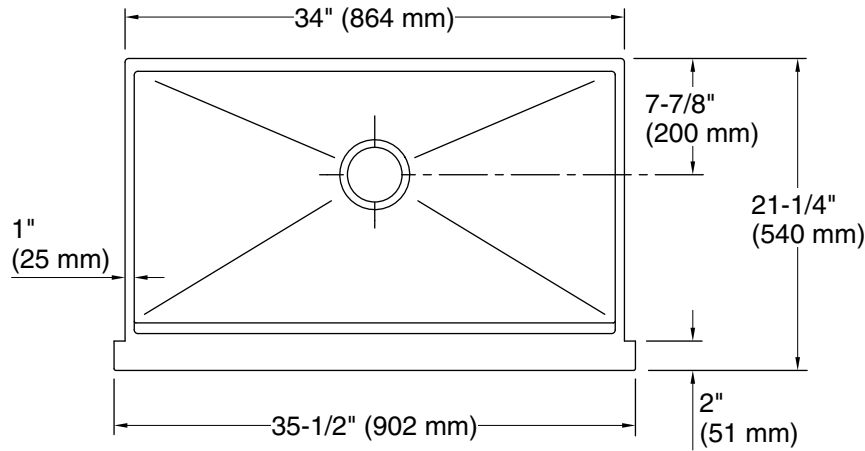

FEATURES

L20857

- 16-gauge, polished distressed stainless steel
- Flower inspiration for shaping of interior bowl design
- Vertical side walls allow for greater working space
- Non-distressed, polished bottom

PRODUCT INFORMATION	
Fixture*:	
Basin Area	32-1/2" (826 mm) x 18-1/16" (459 mm)
Water Depth	9" (229 mm)
Drain Hole	Ø 3-11/16" (94 mm)
*Approximate measurements for comparison only.	
Included Components:	
Cutout Template	1369516-7
Hardware Kit	91915