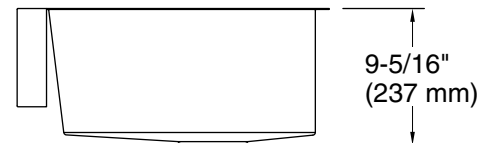

FEATURES

L20857

- 16-gauge, polished distressed stainless steel
- Flower inspiration for shaping of interior bowl design
- Vertical side walls allow for greater working space
- Non-distressed, polished bottom

PRODUCT INFORMATION	
Fixture*:	
Basin Area	32-1/2" (826 mm) x 18-1/16" (459 mm)
Water Depth	9" (229 mm)
Drain Hole	Ø 3-11/16" (94 mm)
*Approximate measurements for comparison only.	
Included Components:	
Cutout Template	1369516-7
Hardware Kit	91915