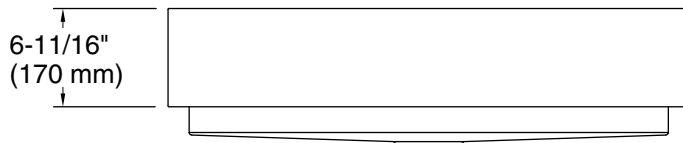

FEATURES

L20857

- 16-gauge, polished distressed stainless steel
- Flower inspiration for shaping of interior bowl design
- Vertical side walls allow for greater working space
- Non-distressed, polished bottom

PRODUCT INFORMATION	
Fixture*:	
Basin Area	32-1/2" (826 mm) x 18-1/16" (459 mm)
Water Depth	9" (229 mm)
Drain Hole	Ø 3-11/16" (94 mm)
*Approximate measurements for comparison only.	
Included Components:	
Cutout Template	1369516-7
Hardware Kit	91915