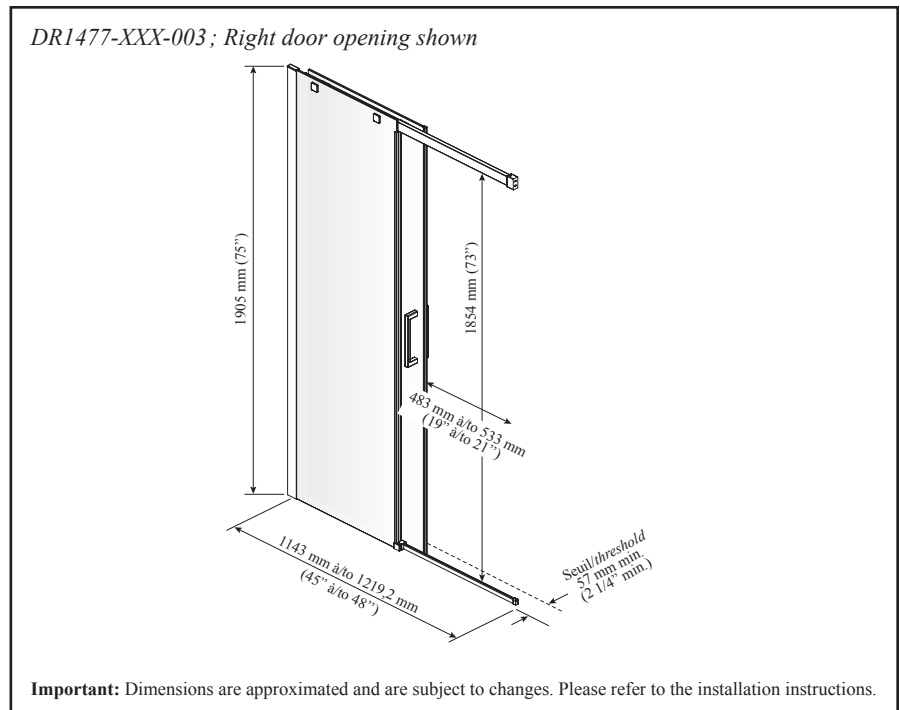

WARRANTY

Kalia Inc. guarantees all aspects of its products to be free of defects in material and workmanship for normal residential use. Refer to the warranty included with the Kalia products for details.