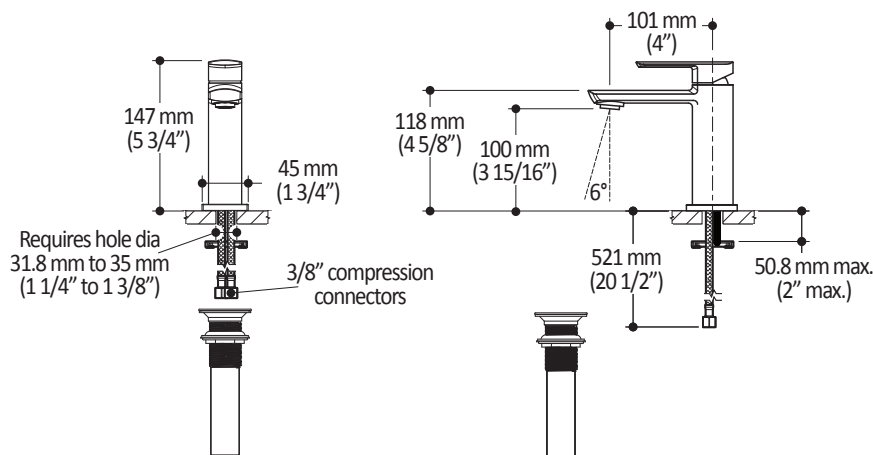

ONCE UPON A TIME...WATER®

GRAFİK™

BF1290

Single Hole Lavatory Faucet With Push Drain

SPECIFICATIONS

Features

- Solid brass construction
- Aerated and hidden stream
- Single hole installation
- Push drain included
- Ceramic disc valve cartridge
- Lead Free: Low lead product (less than 0.25%)

Packaging

- **Dimensions:** 300mm x 200mm x 75mm (11 13/16" x 7 7/8" x 3")
- **Volume:** 0.16 cu ft (0.005 cu m)
- **Total weight:** 4.25 lb (1.93 kg)

Maximum flow rate

- 8.3 liters/min. (2.2 gallons/min.)

Product dimensions:

Important: Dimensions are approximated and are subject to changes. Please refer to the installation instructions.

ONCE UPON A TIME...WATER®

1355, 2nd Street
Sainte-Marie (Quebec)
Canada G6E 1G9