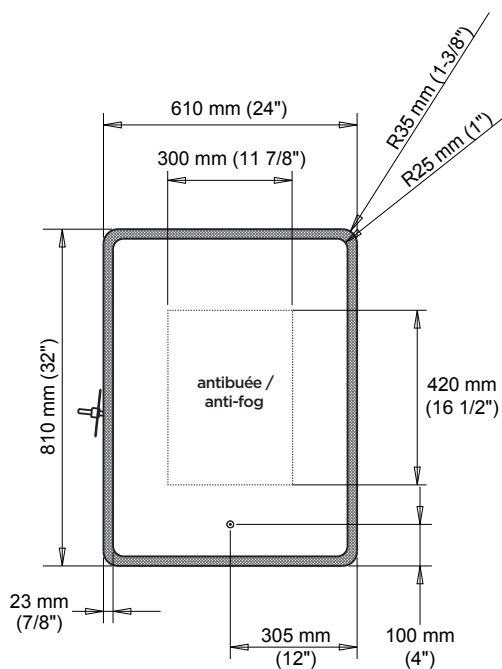

Profila ^{NEW}

Illuminated LED mirror with frosted Strip edge

 Frosted Strip

 Touch switch

FEATURES

Code	MR1666-500-001
Packaging mm (in)	940 x 720 x 90 (37 x 28.3 x 3.5)
Mirror thickness	4 mm
Weight kg (lb)	9.8 (19.8)
Certification	UL _{us}
Anti-fog system	Included
Magnifying mirror (3X)	Not available
Reversible 	Yes
Total thickness	44 mm +/- 1 mm (1 3/4")

LIGHTING

Power (watt)	43 W
Input (volt)	120 V
Dimmable	No
Lumens	2000 lm
2 tones touch switch	3000k (warm white) 5000k (cool blue)
Frequency	60 Hz
Color Rendering Index (CRI)	90+

NEW