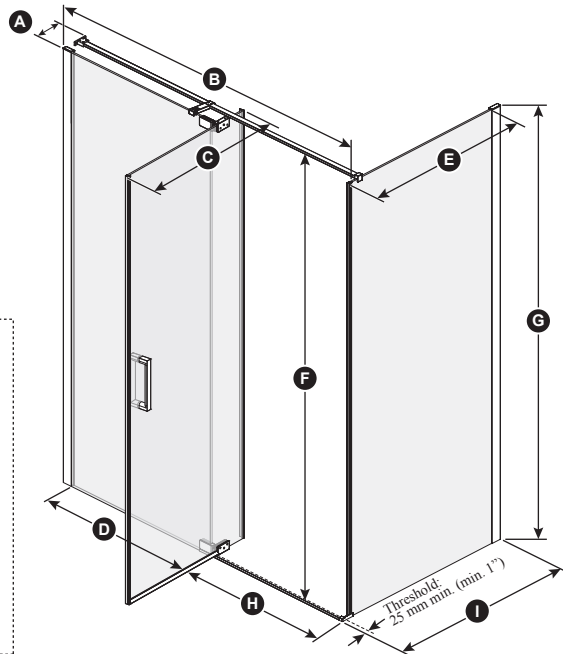

Kalia

ONCE UPON A TIME...WATER®

DISTINK™ 60" x 36"

DR1747/DR1749 60" x 36" Pivot Door

SPECIFICATIONS

Features

- **Frameless** pivot 2-panel door for corner shower
- Large adjustment up to 154 mm (6")
- Ultra-strong stainless steel hinges placed at the top and bottom of the panel for sleek look
- Linear bracing bar with optimal clearance for rainheads
- 1956 mm (77") panel height provides freedom of movement
- Door access: 595 to 722 mm (23 1/2" to 28 1/2")
- 200 mm (8") ergonomic inside and outside handles
- Sealed magnet ensuring door to shut watertight
- 8 mm (5/16") clear tempered glass **with Duraclean treatment** for easy maintenance
- Reversible unit (mobile panel closes on return panel)
- The shower door is a one-person installation

This door can be installed with the following Kalia shower base(s) model(s);

- BW1107 • BW1213
- BW1193 • BW1194
- BW1283 • BW1284

INSTALLATION NOTES

Minimum threshold required for installation is 25 mm (1"). This product must be installed following the installation instructions provided.

DR1747-110-003/
DR1749-110-003;
Right opening shown

Template tool
included

Door dimensions

A	129 mm (5")
B	1422 mm to 1575 mm (56" to 62")
C	Mobile panel: 830 mm (32 11/16")
D	Fixed panel: 769 mm (30 1/4")
E	Return panel: 798 mm (31 7/16")
F	1941.5 mm (76 7/16")
G	Door Height: 1956 mm (77")
H	595 to 722 mm (23 1/2" to 28 1/2")
I	864 mm to 883 mm (34" to 34 3/4")
J	600 mm to 750 mm (23 5/8" to 29 1/2")
K	Min. Clearance: 727 mm (28 5/8")
L	Excess 77 mm to 229 mm (3" to 9")