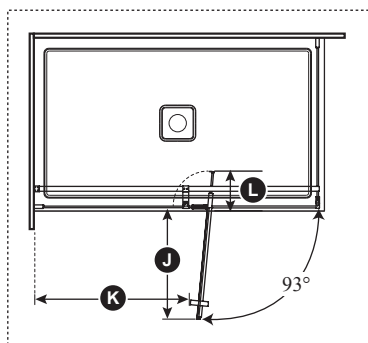

Kalia

ONCE UPON A TIME...WATER®

DISTINK™ 60" x 36"

DR1747/DR1749 60" x 36" Pivot Door

SPECIFICATIONS

Features

- **Frameless** pivot 2-panel door for corner shower
- Large adjustment up to 154 mm (6")
- Ultra-strong stainless steel hinges placed at the top and bottom of the panel for sleek look
- Linear bracing bar with optimal clearance for rainheads
- 1956 mm (77") panel height provides freedom of movement
- Door access: 595 to 722 mm (23 1/2" to 28 1/2")
- 200 mm (8") ergonomic inside and outside handles
- Sealed magnet ensuring door to shut watertight
- 8 mm (5/16") clear tempered glass **with Duraclean treatment** for easy maintenance
- Reversible unit (mobile panel closes on return panel)
- The shower door is a one-person installation

This door can be installed with the following Kalia shower base(s) model(s);

- BW1107 • BW1213
- BW1193 • BW1194
- BW1283 • BW1284

INSTALLATION NOTES

Minimum threshold required for installation is 25 mm (1"). This product must be installed following the installation instructions provided.

DR1747-110-003/
DR1749-110-003;
Right opening shown

Template tool
included

Door dimensions

A	129 mm (5")
B	1422 mm to 1575 mm (56" to 62")
C	Mobile panel: 830 mm (32 11/16")
D	Fixed panel: 769 mm (30 1/4")
E	Return panel: 798 mm (31 7/16")
F	1941.5 mm (76 7/16")
G	Door Height: 1956 mm (77")
H	595 to 722 mm (23 1/2" to 28 1/2")
I	864 mm to 883 mm (34" to 34 3/4")
J	600 mm to 750 mm (23 5/8" to 29 1/2")
K	Min. Clearance: 727 mm (28 5/8")
L	Excess 77 mm to 229 mm (3" to 9")