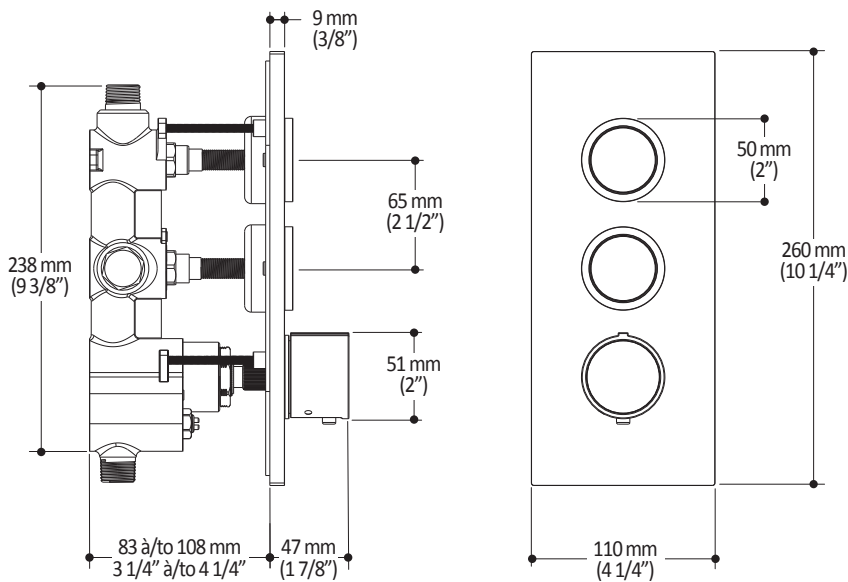

Product dimensions:

Important: Dimensions are approximated and are subject to changes. Please refer to the installation instructions.

ONCE UPON A TIME...WATER®

1355, 2nd Street, Industrial Park
Sainte-Marie (Québec)
Canada G6E 1G9

T 418-387-9090
1-877-GO-KALIA (1-877-465-2542)
F 418 387-9089

KaliaStyle.com