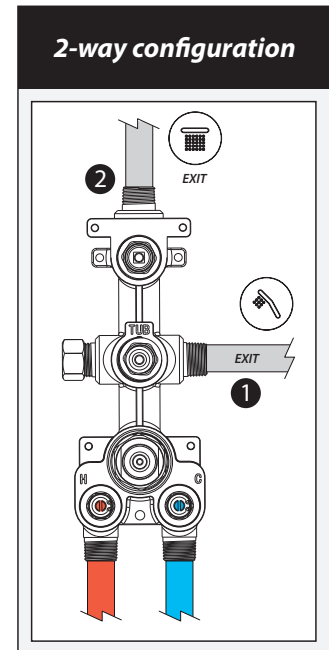

Product dimensions:

Important: Dimensions are approximated and are subject to changes. Please refer to the installation instructions.

ONCE UPON A TIME...WATER®

1355, 2nd Street, Industrial Park
Sainte-Marie (Québec)
Canada G6E 1G9

T 418-387-9090
1-877-GO-KALIA (1-877-465-2542)
F 418 387-9089

KaliaStyle.com