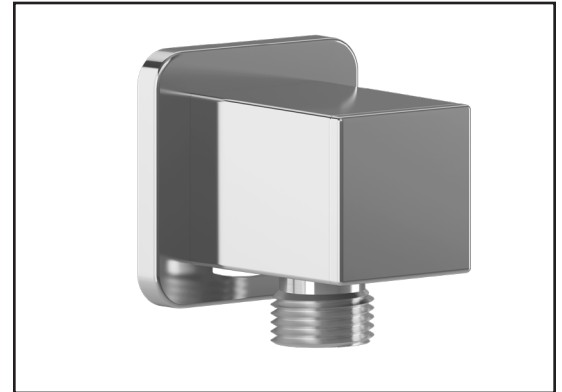

Kalia

ONCE UPON A TIME...WATER®

106193 Wall Outlet

SPÉCIFICATIONS

Features

- Female water inlet 1/2NPT
- Male water outlet G1/2
- Connector adjustable in depth
- PVD finish (Physical Vapour Deposit): A high technology process that protects the surface finish for increased durability

Colors (Finishes)

- Chrome: 106193-110
- Pure nickel PVD: 106193-125
- Matte black: 106193-160

Installation Notes

This product must be installed following the installation instructions provided.

WARRANTY

Kalia Inc. guarantees all aspects of its products to be free of defects in material and workmanship for normal residential use. **Refer to the warranty included with the Kalia products for details.**

Product dimensions: