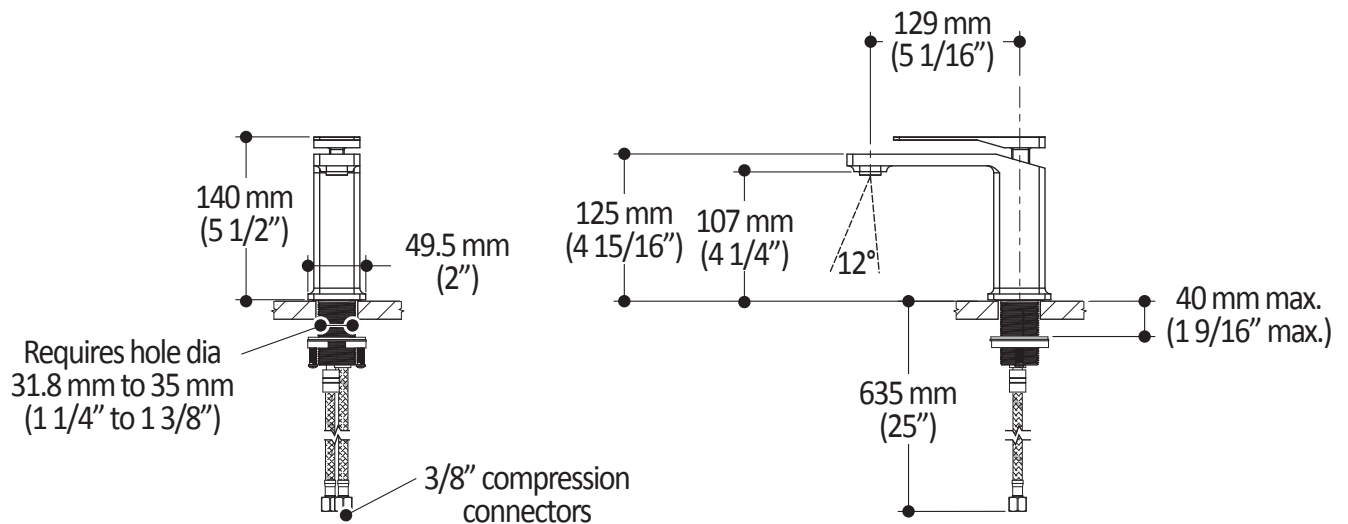

ONCE UPON A TIME...WATER®

KAREO™

BF1975 Single Hole Lavatory Faucet

SPECIFICATIONS

Features

- Solid brass construction
- Aerated, hidden and adjustable stream (12°)
- Single hole installation
- Ceramic disc valve cartridge
- Lead Free: low lead product (less than 0.25%)

Colors (Finishes)

- Chrome: BF1975-110
- Matte black: BF1975-160

Maximum flow rate

- 5.7 L/min (1.5 gpm)

Certifications

The specified model meets or exceeds the following standards;

Installation Notes

This product must be installed following the installation instructions provided.

Product dimensions:

Important: Dimensions are approximated and are subject to changes. Please refer to the installation instructions.

ONCE UPON A TIME...WATER®

1355, 2nd Street, Industrial Park
Sainte-Marie (Québec)
Canada G6E 1G9